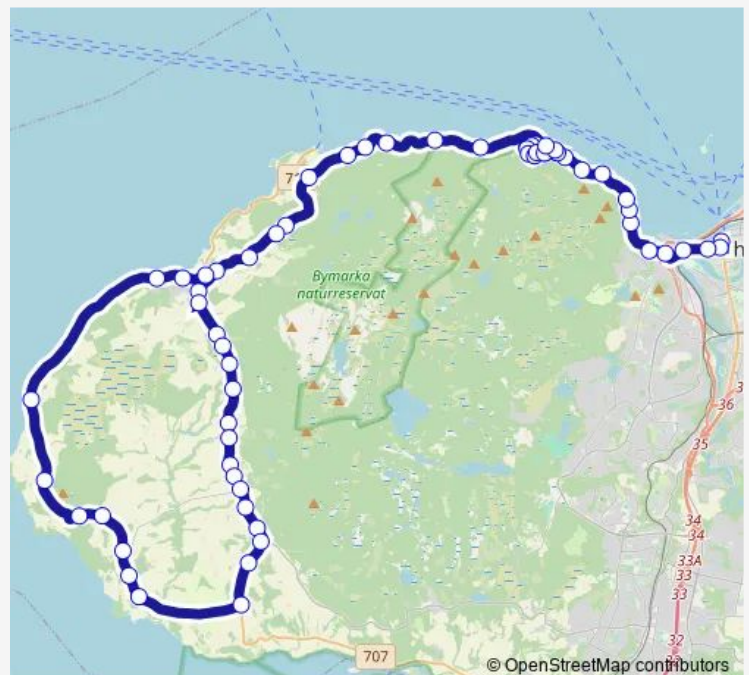

### Route schedule

Dronningens gate — Rye

Monday	—
Tuesday	26:00 <sup>+1</sup>
Wednesday	26:00 <sup>+1</sup>
Thursday	26:00 <sup>+1</sup>
Friday	26:00 <sup>+1</sup>
Saturday	26:00 <sup>+1</sup>
Sunday	26:00 <sup>+1</sup>

### Route info

Direction: Dronningens gate

Stops: 60

Trip Duration: 1 hour 3 min

■ 114 — Nattbuss Sentrum - Spongdal

Brukseier Olsens vei 1

Brukseier Olsens vei

Trolla