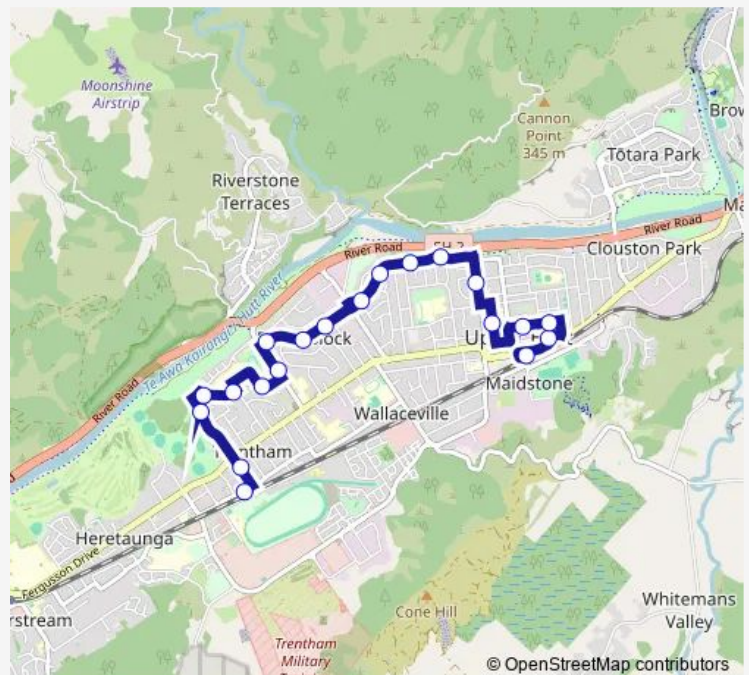

**Bus 114 Trentham - Elderslea - Upper Hutt**

[Go to website](#)

**Direction**

Trentham Station (bus stop) — Upper Hutt Station - Stop B

22 stops

[Open route schedule](#)

- Trentham Station (bus stop)
- Tawai Street (near 14)
- Brentwood Street (near 43)
- Brentwood Street at Hector Grove (near 63)
- Rimutaka Street (near 44)
- Rimutaka Street at Merton Street (near 4)
- Hikurangi Street at Fergusson Intermediate School
- Upper Hutt College - Hikurangi Street
- Upper Hutt College - Moonshine Road
- Shakespeare Avenue at Moonshine Road (near 84)
- Shakespeare Avenue (near 54)
- Shakespeare Avenue opposite Byron Street
- McLeod Street opposite Davis Crescent
- McLeod Street at Mary Crescent (near 96)
- McLeod Street opposite Kelly Grove
- McLeod Street opposite Robertson Street
- Gibbons Street opposite Flora Mccurdy Walk
- Royal Street - St Joseph's School
- Queen Street at Savage Crescent
- Queen Street at King Street
- Wakefield Street near Mumby Lane

**Route info**

Direction: Trentham Station (bus stop)

Stops: 22

Trip Duration: 0 hour 18 min

114 — Trentham - Elderslea - Upper Hutt

## Direction

Upper Hutt Station - Stop B — Trentham Station (bus stop)

20 stops

[Open route schedule](#)

Upper Hutt Station - Stop B

Wakefield Street

Queen Street at Logan Plaza

Queen Street opposite Savage Crescent

Rimutaka Street at Holdsworth Avenue

Brentwood Street at Hector Grove (near 56)

Tawai Street (near 9a)

Trentham Station (bus stop)