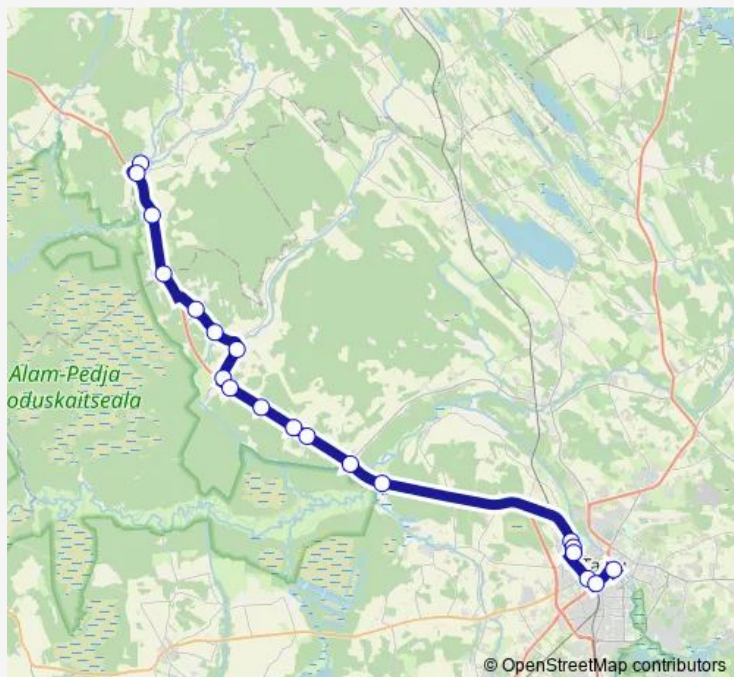

Bus 114 Puurmani - Laeva - Tartu

[Go to website](#)

Direction

Puurmani — Tartu bussijaam

20 stops

[Open route schedule](#)

Puurmani

Puurmani sild

Altnurga

Kaasiku

Siniküla

Matto

Laeva

Rootsi

Laeva metskonna

Aruvälja

Joosti

Koosa tee

Kärevere

Kärevere sild

Metsamaja

Tartu Näitused

Tuglase

Raudteejaam Iii

Pauluse

Tartu bussijaam

Route schedule

Puurmani — Tartu bussijaam

Monday	—
Tuesday	—
Wednesday	—
Thursday	—
Friday	—
Saturday	08:00
Sunday	08:00

Route info

Direction: Puurmani

Stops: 20

Trip Duration: 0 hour 45 min

© OpenStreetMap contributors

114 — Puurmani - Laeva - Tartu

BusMaps