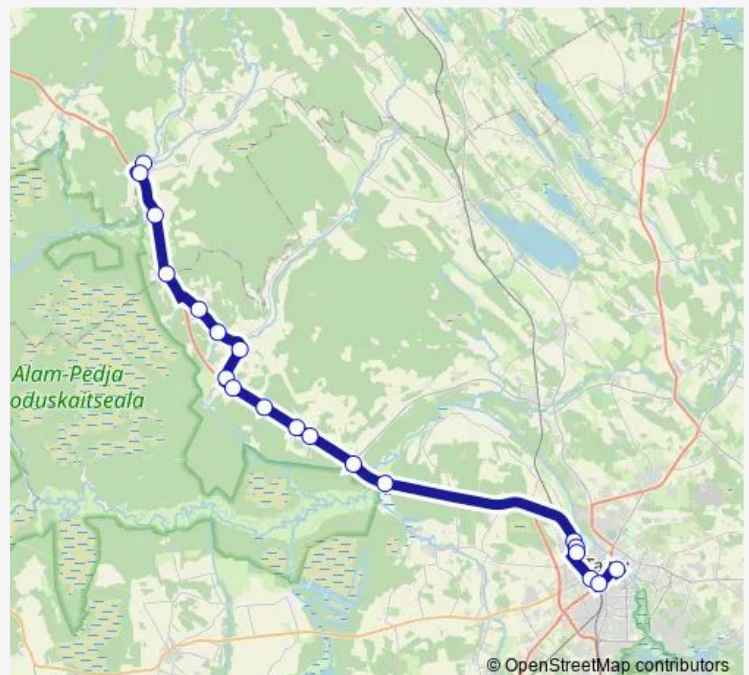

Route schedule

Puurmani — Tartu bussijaam

Monday —

Tuesday —

Wednesday —

Thursday —

Friday —

Saturday 08:00

Sunday 08:00

Route info

Direction: Puurmani

Stops: 20

Trip Duration: 0 hour 45 min

114 — Puurmani - Laeva - Tartu

BusMaps

114 Bus time schedules and route maps are available in an offline PDF at busmaps.com. Use the busmaps.com website to see live bus times, train schedule or subway schedule, and step-by-step directions for all public transit in Tartu