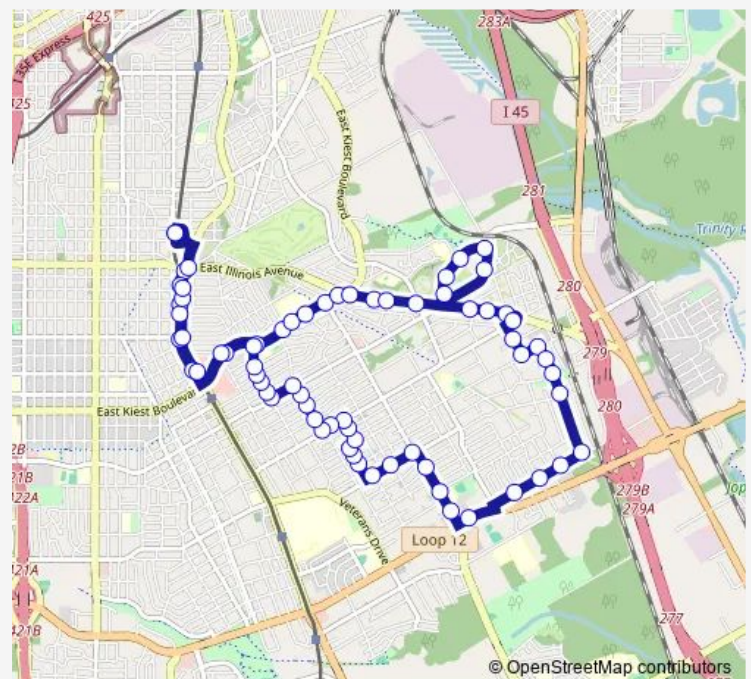

Hale @ Custer - S - Ns

Route schedule

Illinois TC/Station — Illinois TC/Station

Monday	05:07-00:30 ⁺¹
Tuesday	05:07-00:30 ⁺¹
Wednesday	05:07-00:30 ⁺¹
Thursday	05:07-00:30 ⁺¹
Friday	05:07-00:30 ⁺¹
Saturday	05:15-00:15 ⁺¹
Sunday	05:15-00:15 ⁺¹

Route info

Direction: Illinois TC/Station

Stops: 67

Trip Duration: 0 hour 43 min

114 — East OAK Cliff

Custer @ Dalton - W - Ns

Dalton @ Locust - S - Ns

Dalton @ Scotland - S - Fs

Route info

Direction: Illinois TC/Station

Stops: 69

Trip Duration: 0 hour 46 min

Illinois @ Humphrey - E - Fs

Fordham @ Illinois - W - Fs

Humphrey @ Wilhurt - S - Ns

Humphrey @ Linfield - S - Ns