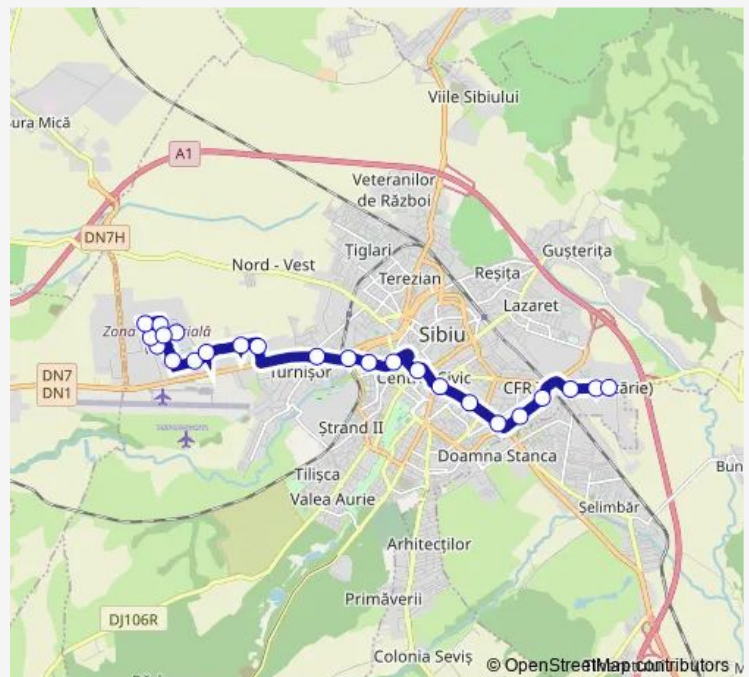

### Direction

Irmes 1 — Marquardt

23 stops

[Open route schedule](#)

- Irmes 1
- Cgs
- Stefan Cel Mare 1
- Piata Vasile Aaron 1
- Liceul Energetic
- Moldoveanu
- Politie
- A. Saguna
- Mol
- Kaufland 1
- Lidl Sos. Alba Iulia 2
- Turnisor
- Ambient 1
- Brandl 2
- Ambient 3
- Turda 2
- Joyson
- Phoenix M.p. 2
- Kendrion
- Monaco
- Harting 2

### Route schedule

Irmes 1 — Marquardt

Monday	05:40-22:00
Tuesday	05:40-22:00
Wednesday	05:40-22:00
Thursday	05:40-22:00
Friday	05:40-22:00
Saturday	05:40-22:00
Sunday	05:40-22:00

### Route info

Direction: Irmes 1

Stops: 23

Trip Duration: 0 hour 30 min

114 — Irmes - Europa Unita

Ifm

Marquardt

## Direction

Marquardt — Irmes 2

24 stops

[Open route schedule](#)

Marquardt

Atlanta

Kendrion

Monaco