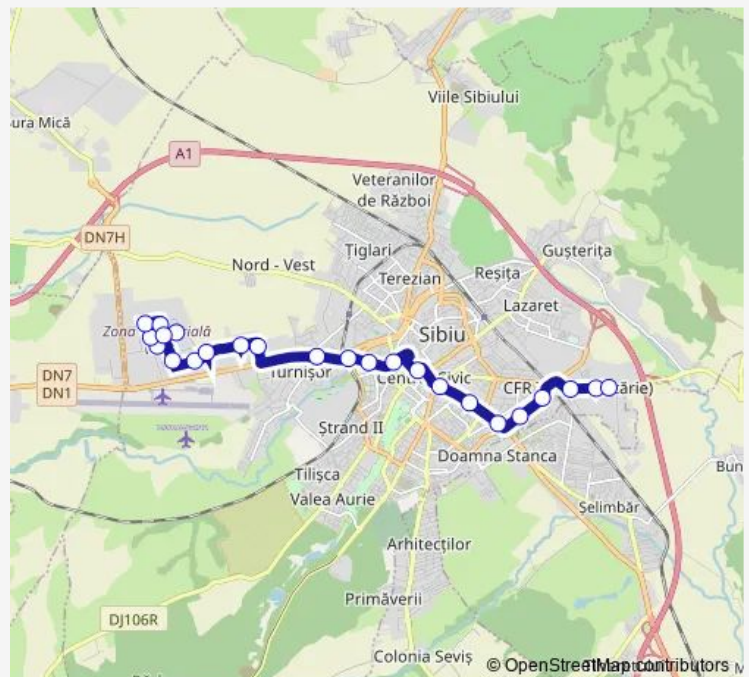

Bus 114 Irmes - Europa Unita

[Go to website](#)

Direction

Irmes 1 — Marquardt

23 stops

[Open route schedule](#)

- Irmes 1
- Cgs
- Stefan Cel Mare 1
- Piata Vasile Aaron 1
- Liceul Energetic
- Moldoveanu
- Politie
- A. Saguna
- Mol
- Kaufland 1
- Lidl Sos. Alba Iulia 2
- Turnisor
- Ambient 1
- Brandl 2
- Ambient 3
- Turda 2
- Joyson
- Phoenix M.p. 2
- Kendrion
- Monaco
- Harting 2

Route schedule

Irmes 1 — Marquardt

Monday	05:40-22:00
Tuesday	05:40-22:00
Wednesday	05:40-22:00
Thursday	05:40-22:00
Friday	05:40-22:00
Saturday	05:40-22:00
Sunday	05:40-22:00

Route info

Direction: Irmes 1

Stops: 23

Trip Duration: 0 hour 30 min

114 — Irmes - Europa Unita

Ifm

Marquardt

Direction

Marquardt — Irmes 2

24 stops

Irmes 2

Route schedule

Marquardt — Irmes 2

Monday 06:46-23:15

Tuesday 06:46-23:15

Wednesday 06:46-23:15

Thursday 06:46-23:15

Friday 06:46-23:15