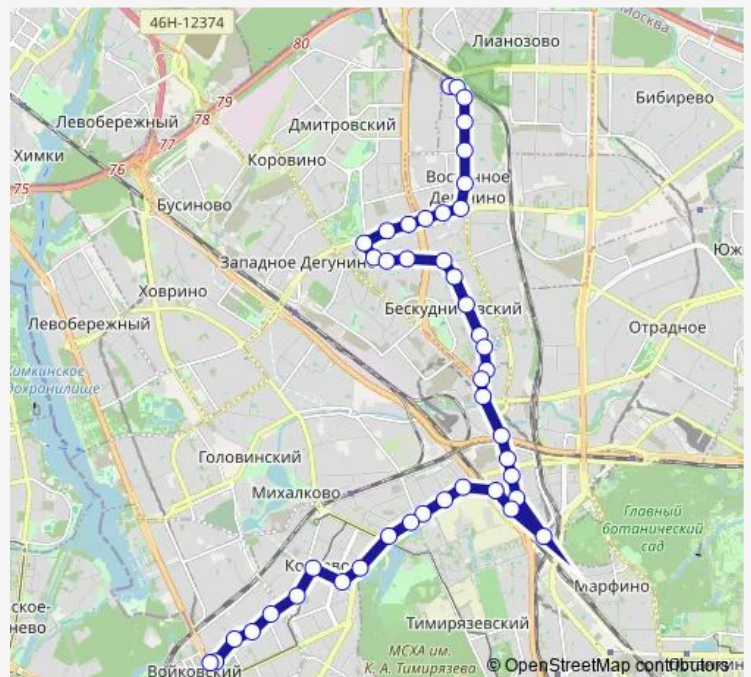

Thursday 04:55-00:15⁺¹

Friday 04:55-00:15⁺¹

Saturday 04:55-00:15⁺¹

Sunday 04:55-00:15⁺¹

Route info

Direction: МЦД Лианозово

Stops: 44

Trip Duration: 1 hour 0 min