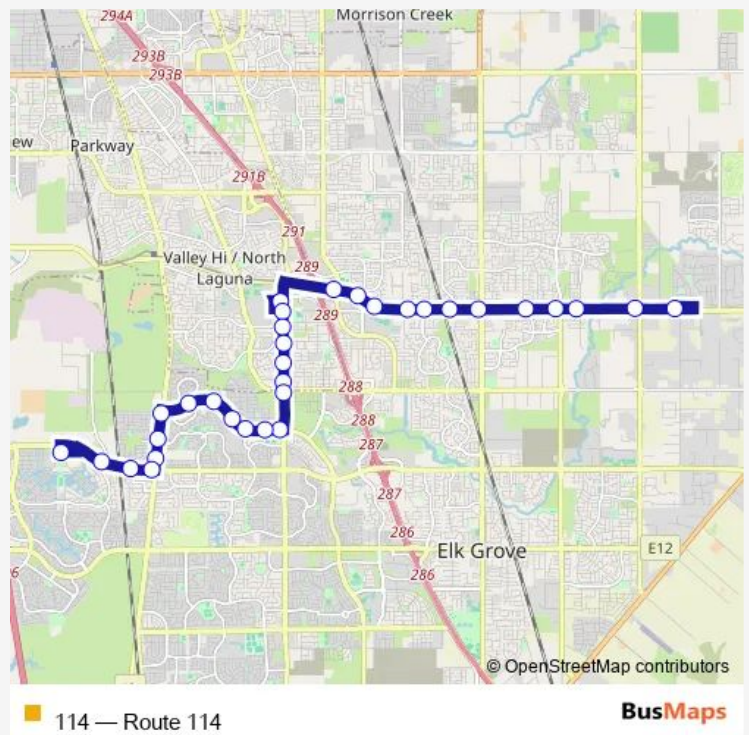

## Bus 114 Route 114

[Go to website](#)

**Direction**  
 Calvin & Armand George (Wb) — Vaux & Laguna Main (Wb)

32 stops

[Open route schedule](#)

- Calvine & Armand George (Wb)
- Calvine & Bradshaw (Wb)
- Calvine & Kingsbridge (Wb)
- Calvine & Waterman (Wb)
- Calvine & Grand Cru (Wb)
- Calvine & Elk Grove Florin (Wb)
- Calvine & Vintage Park Dr (Wb)
- Calvine & Barrymore (Wb)
- Calvine & New Point (Wb)
- Calvine & Cliffcrest (Wb)
- Calvine & Auberry (Wb)
- Calvine & Power Inn (Wb)
- Cosumnes River Lrt
- Bruceville & College Entrance (Sb)
- Bruceville & Calvine (Sb)
- Bruceville & Jacinto (Sb)
- Bruceville & Damascas (Sb)
- Bruceville & Center Pkwy (Sb)
- Bruceville & Center Pkwy (Sb)
- Big Horn & Bruceville (Wb)
- Big Horn Blvd at Monterey Oaks Dr

### Route schedule

Calvine & Armand George (Wb) — Vaux & Laguna Main (Wb)

Monday	06:06-19:06
Tuesday	06:06-19:06
Wednesday	06:06-19:06
Thursday	06:06-19:06
Friday	06:06-19:06
Saturday	06:58-17:38
Sunday	06:58-17:38

### Route info

Direction: Calvin & Armand George (Wb)

Stops: 32

Trip Duration: 0 hour 38 min

Big Horn Blvd at Arborview Dr

Big Horn Blvd at Laguna Star Dr

Big Horn Blvd at Brockenhurst Dr

Big Horn & Frye Creek (Wb)

## Route schedule

Vaux & Laguna Main (Wb) — Calvin & Armand George (Wb)

Monday 06:21-18:21

Tuesday 06:21-18:21

Wednesday 06:21-18:21

Thursday 06:21-18:21

Friday 06:21-18:21

Saturday 07:53-16:53