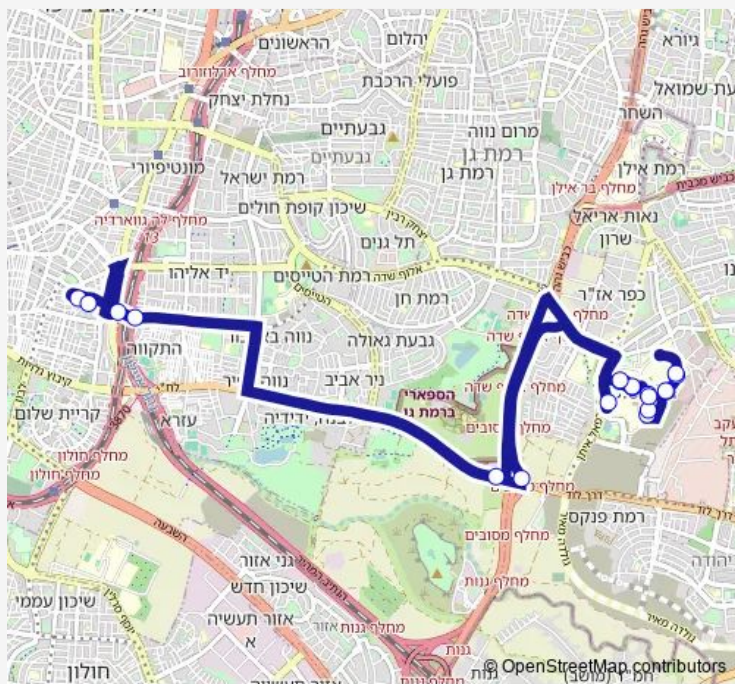

## Route schedule

ת.מרכזית תל אביב קומה 7/רציפים — ת.מרכזית תל אביב קומה 7/הורדה

Monday	06:00-21:30
Tuesday	06:00-21:30
Wednesday	06:00-21:30
Thursday	06:00-21:30
Friday	—
Saturday	—
Sunday	06:00-21:30

## Route info

Direction: ת.מרכזית תל אביב קומה 7/רציפים

Stops: 19

Trip Duration: 0 hour 56 min

114 Bus time schedules and route maps are available in an offline PDF at [busmaps.com](https://busmaps.com). Use the [busmaps.com](https://busmaps.com) website to see live bus times, train schedule or subway schedule, and step-by-step directions for all public transit in Tel Aviv