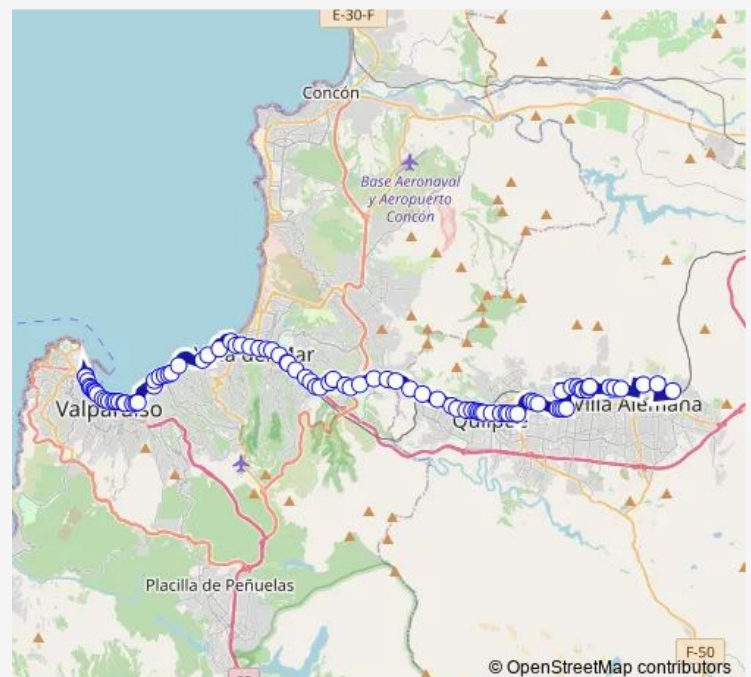

### Route schedule

Ascensor Artilleria — Garita Isabel Riquelme

Monday 06:00-21:00

Tuesday 06:00-21:00

Wednesday 06:00-21:00

Thursday 06:00-21:00

Friday 06:00-21:00

Saturday 06:00-21:00

### Route info

Direction: Ascensor Artilleria

Stops: 91

Trip Duration: 1 hour 17 min

114 — Vega - Aduana

Av Espana - Subida San Luis / Oriente

Federico Santa Maria

España - Escala Bari