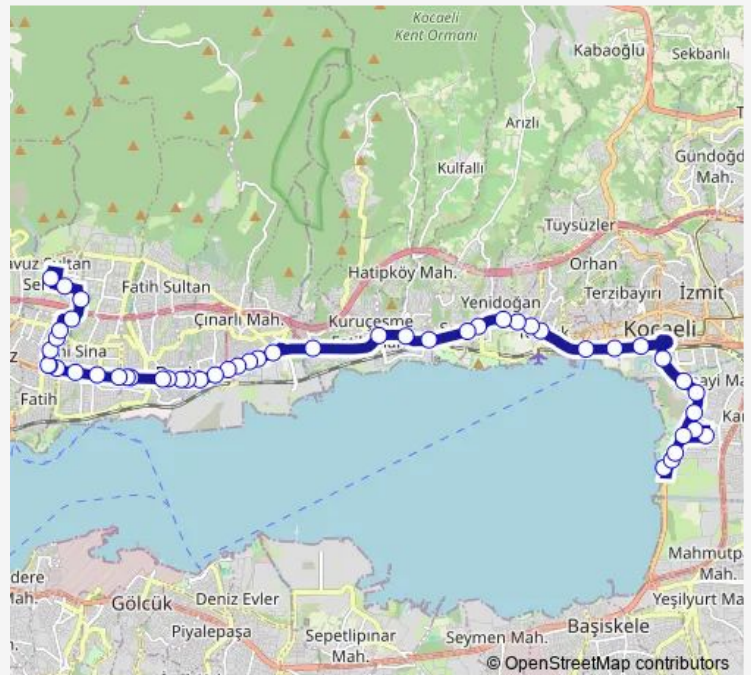

Saturday 08:30-21:30

Sunday 09:30-21:30

Route info

Direction: Güney Terminali

Stops: 49

Trip Duration: 0 hour 34 min

114 — Körfezkent 1-2-3-Derince-Sanayi

BusMaps