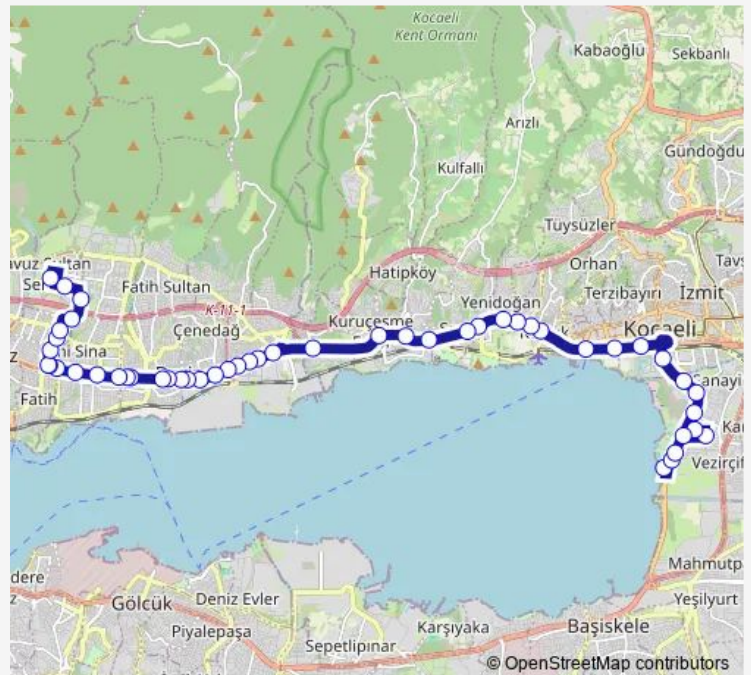

Saturday 08:30-21:30

Sunday 09:30-21:30

**Route info**

Direction: Güney Terminali

Stops: 49

Trip Duration: 0 hour 34 min

114 — Körfezkent 1-2-3-Derince-Sanayi

**BusMaps**