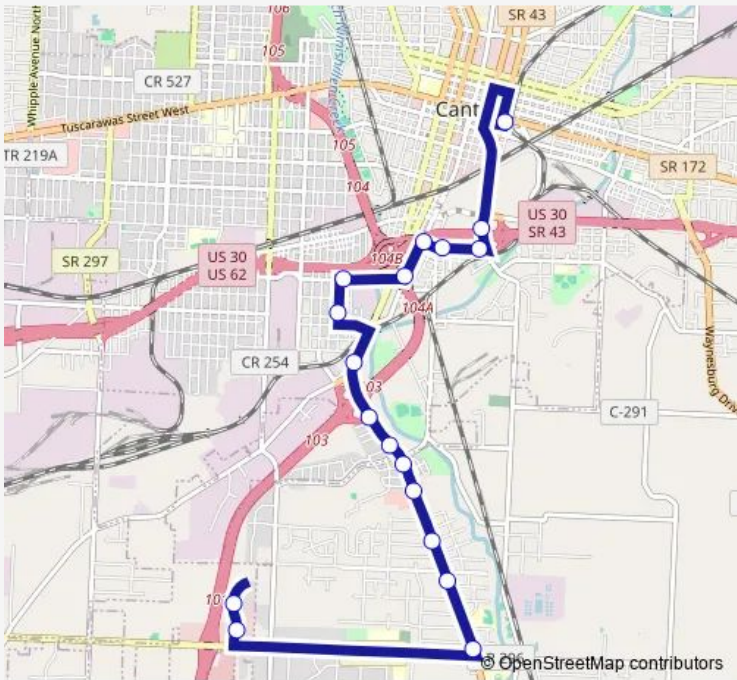

Bus 114 Southgate-Downtown Canton

[Go to website](#)

Direction
 Cornerstone Transit Center — Greentree AVE Sw
 18 stops
[Open route schedule](#)

- Cornerstone Transit Center
- Cherry AVE SE AND Route 30
- 14th ST AND Cherry AVE Se
- 14th ST AND Willet CT Se
- 14th ST AND Market AVE Se
- Market AVE S AND 15th St
- 15th ST AND Stark AVE Sw
- Stark AVE AND 17th ST Sw
- Cleveland AVE AND Andrew PL Sw
- Cleveland AVE AND 25th ST Sw
- Cleveland AVE AND Millview PL Sw
- Cleveland AVE AND 28th ST Sw
- Southgate Plaza
- Cleveland AVE AND 33rd ST Sw
- Cleveland AVE AND Carnwise ST Sw
- Cleveland AVE S AND Faircrest
- Greentree AT Wendys
- Greentree AVE Sw

Route schedule
 Cornerstone Transit Center — Greentree AVE Sw

Monday	05:45-20:45
Tuesday	05:45-20:45
Wednesday	05:45-20:45
Thursday	05:45-20:45
Friday	05:45-20:45
Saturday	05:45-20:45
Sunday	—

Route info
 Direction: Cornerstone Transit Center
 Stops: 18
 Trip Duration: 0 hour 28 min

114 — Southgate-Downtown Canton **BusMaps**

Direction

Greentree AVE Sw — Cornerstone Transit Center

18 stops

[Open route schedule](#)

Greentree AVE Sw

Greentree AVE SW - 4000 Block

Cleveland AVE S AND 40th ST Se

Route info

Direction: Greentree AVE Sw

Stops: 18

Trip Duration: 0 hour 27 min

114 Bus time schedules and route maps are available in an offline PDF at busmaps.com. Use the busmaps.com website to see live bus times, train schedule or subway schedule, and step-by-step directions for all public transit in