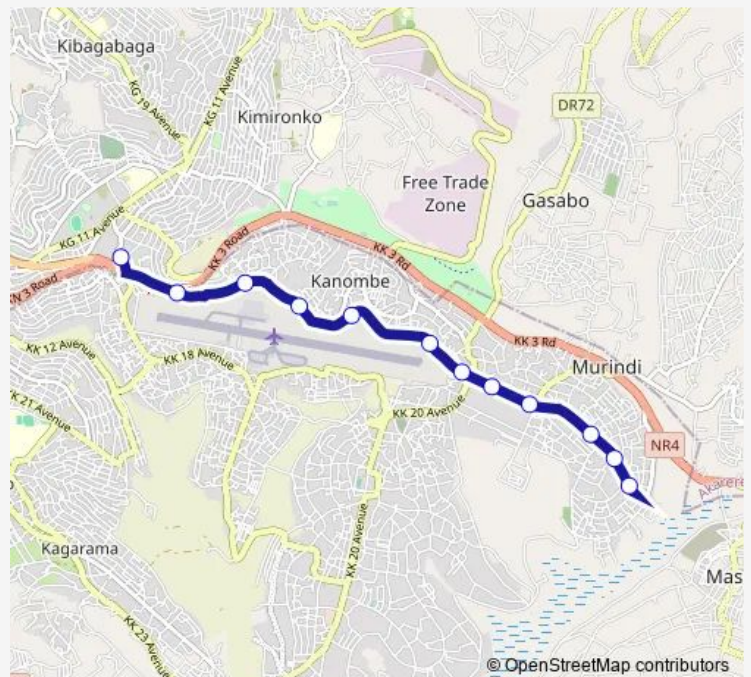

Saturday 19:46

Sunday 19:46

Route info

Direction: Unknown

Stops: 11

Trip Duration: 0 hour 33 min

114 — KBS - Zone I - 114

Direction

Remera bus rank — nyarungunga

12 stops

[Open route schedule](#)

Remera bus rank

Unknown

Airport stop

Unknown

kugararaba

Route info

Direction: Remera bus rank

Stops: 12

Trip Duration: 0 hour 30 min

Direction

Nyarugunga — Unknown

10 stops

[Open route schedule](#)

Trip Duration: 0 hour 40 min

Direction

kanombe park — Remera Taxi park

9 stops

[Open route schedule](#)

kanombe park

Segiteri

kugasaraba tax park