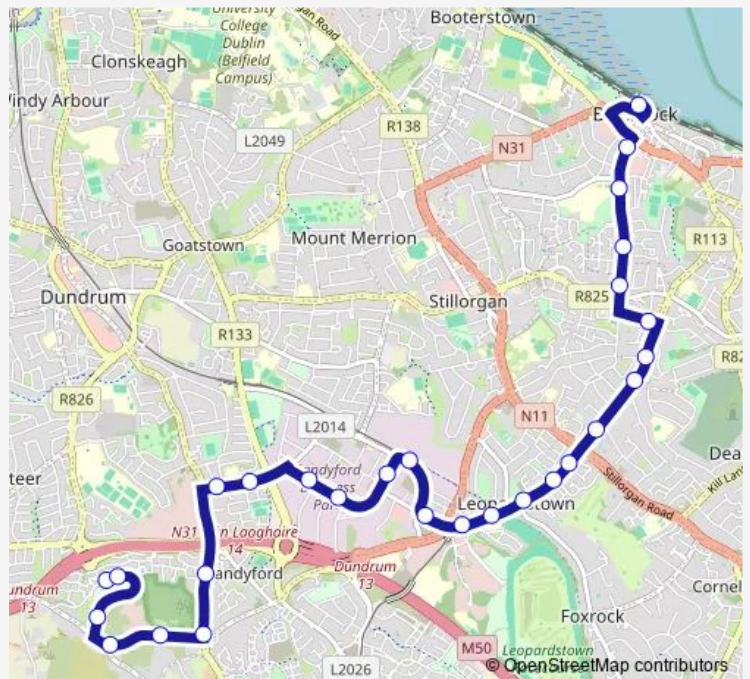

[Go to website](#)

Direction
 Rockview — Blackrock Station
 28 stops
[Open route schedule](#)

- Rockview
- Sandyford View
- Rockview Road
- Blackglen Road
- Blackglen Court
- Lambs Cross
- Kilcross Road
- Blackthorn Drive
- Moreen Avenue
- Blackthorn Road
- Heather Road
- Carmanhall Road
- Sandyford Luas
- Burton Hall Road
- Racecourse
- Silverpark Gaa
- Torquay Road
- Foxrock Manor
- Kelston Park
- Newtownpark Avenue
- Holly Park Avenue

Route schedule
 Rockview — Blackrock Station

Monday	06:10-20:30
Tuesday	06:10-20:30
Wednesday	06:10-20:30
Thursday	06:10-20:30
Friday	06:10-20:30
Saturday	06:30-20:25
Sunday	10:30-19:25

Route info
 Direction: Rockview
 Stops: 28
 Trip Duration: 0 hour 30 min

Tuesday 07:40-23:45

Wednesday 07:40-23:45

Thursday 07:40-23:45

Friday 07:40-23:45

Saturday 09:50-23:45

Sunday 12:50-21:50

Route info

Direction: Blackrock Station

Stops: 29

Trip Duration: 0 hour 34 min

Blackglen Road

Rockview Road

Sandyford View

Rockview

114 Bus time schedules and route maps are available in an offline PDF at busmaps.com. Use the busmaps.com website to see live bus times, train schedule or subway schedule, and step-by-step directions for all public transit in Dublin