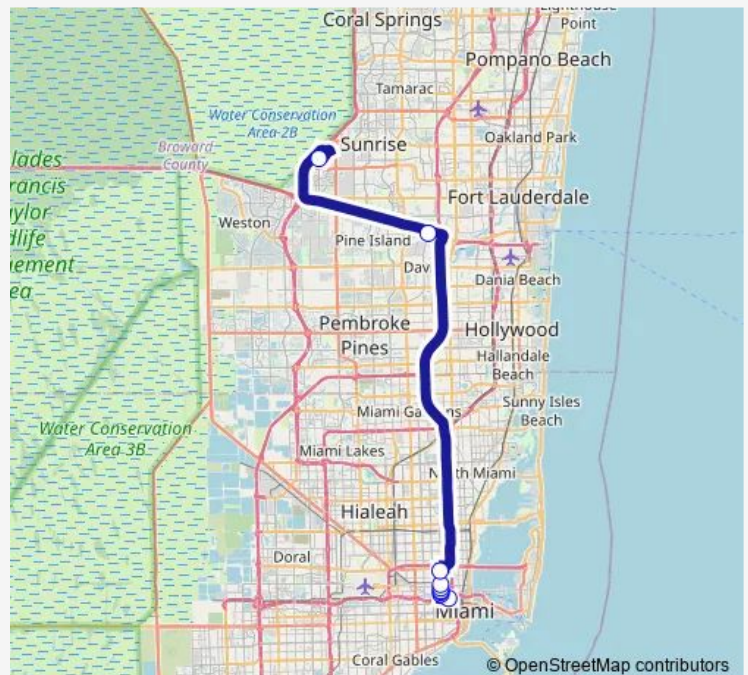

Northwest 12th Avenue/Northwest 33rd Street - (Allapattah Metrorail Station)

Davie Park & Ride

Sunrise Park & Ride

Route schedule

Culmer Metrorail Station — Sunrise Park & Ride

Monday 15:15-20:15

Tuesday 15:15-20:15

Wednesday 15:15-20:15

Thursday 15:15-20:15

Friday 15:15-20:15

Saturday —

Sunday —

Route info

Direction: Culmer Metrorail Station

Stops: 9

Trip Duration: 1 hour 35 min

Direction

Sunrise Park & Ride — Northwest 12th Avenue/Northwest 14th Street

8 stops

[Open route schedule](#)

Sunrise Park & Ride

Davie Park & Ride

Northwest 12th Avenue/Northwest 33rd Street - (Allapattah Metrorail Station)

Friday 05:00-08:00

Saturday —

Sunday —

Route info

Direction: Sunrise Park & Ride

Stops: 8

Trip Duration: 1 hour 29 min

Direction