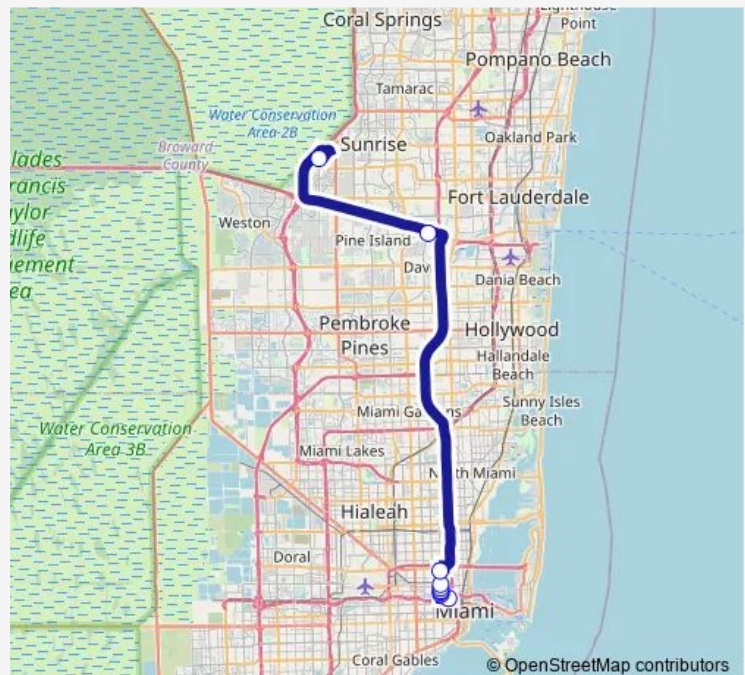

Davie Park & Ride

Sunrise Park & Ride

Route schedule

Culmer Metrorail Station — Sunrise Park & Ride

Monday 15:15-20:15

Tuesday 15:15-20:15

Wednesday 15:15-20:15

Thursday 15:15-20:15

Friday 15:15-20:15

Saturday —

Sunday —

Route info

Direction: Culmer Metrorail Station

Stops: 9

Trip Duration: 1 hour 25 min

Direction

Sunrise Park & Ride — NW 12 A/NW 14 S

8 stops

[Open route schedule](#)

Sunrise Park & Ride

Davie Park & Ride

NW 12 A/NW 33 S - (Allapattah Metrorail Station)

NW 12 A/NW 21 S - (Santa Clara Metrorail Station)

Wednesday 05:00-08:00

Thursday 05:00-08:00

Friday 05:00-08:00

Saturday —

Sunday —

Route info

Direction: Sunrise Park & Ride

Stops: 8