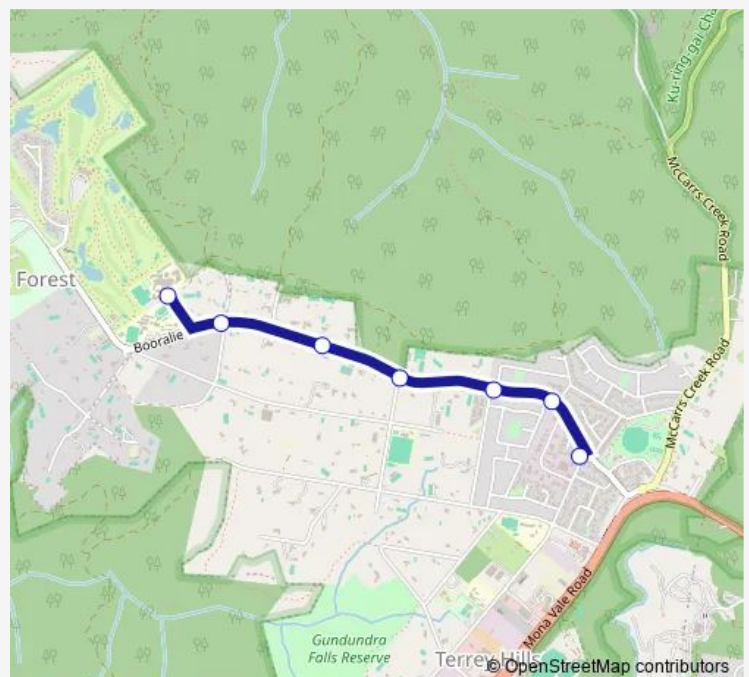

## School Bus 114 Myoora Rd before Booralie Rd to Nothern Beaches Christian School

[Go to website](#)

### Direction

undefined — undefined

0 stops

[Open route schedule](#)

### Route schedule

undefined — undefined

Monday	08:18
Tuesday	08:18
Wednesday	08:18
Thursday	08:18
Friday	08:18
Saturday	—
Sunday	—

### Route info

Direction:

Stops: 0

Trip Duration: — min

114 School Bus time schedules and route maps are available in an offline PDF at [busmaps.com](https://busmaps.com). Use the [busmaps.com](https://busmaps.com) website to see live bus times, train schedule or subway schedule, and step-by-step directions for all public transit in Sydney