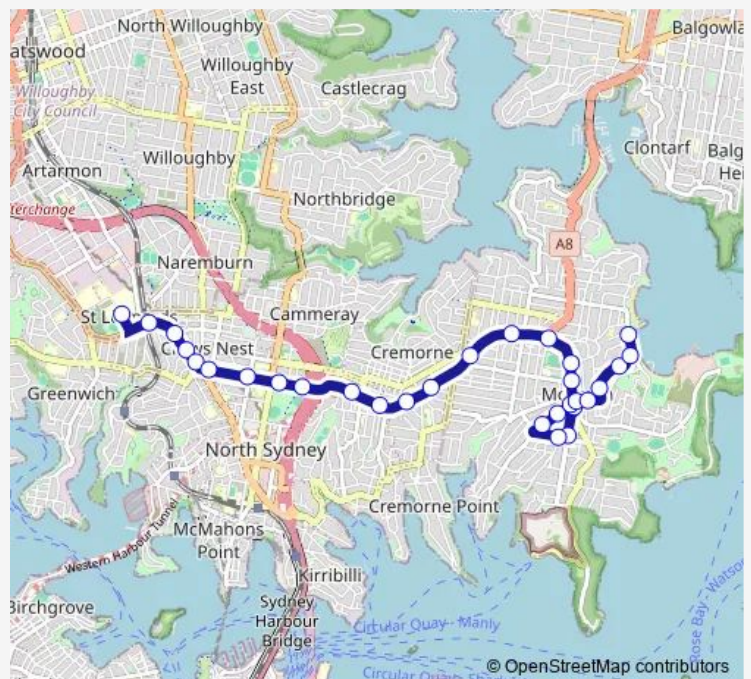

### Route schedule

The Esplanade At Awaba St — Royal North Shore Hospital, Reserve Rd

Monday —

Tuesday 05:58-09:43

Wednesday 05:58-09:43

Thursday 05:58-09:43

Friday 05:58-09:43

Saturday —

### Route info

Direction: The Esplanade At Awaba St

Stops: 26

Trip Duration: 0 hour 37 min

114 — Royal North Shore Hospital to Balmoral

Crows Nest, Burlington St, Stand A

Willoughby Rd Opp Holtermann St

Pacific Hwy Before Christie St