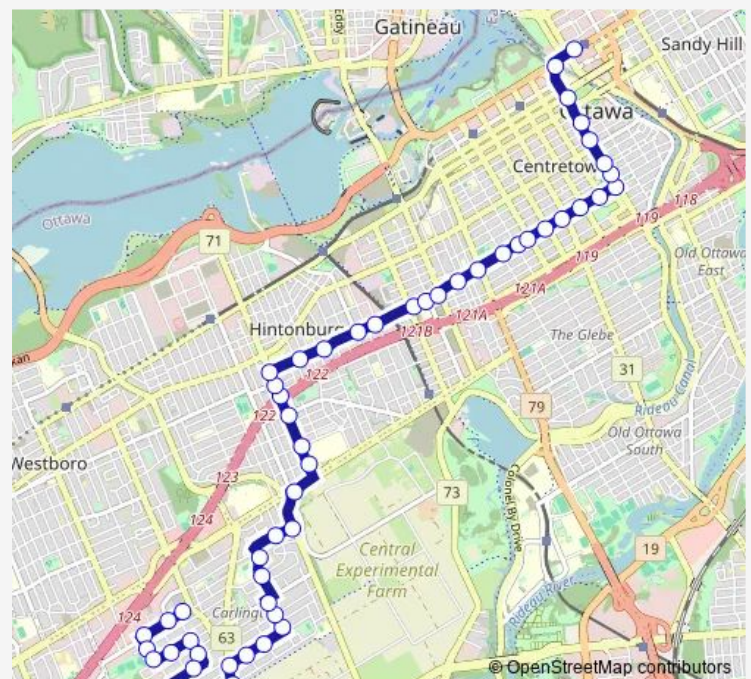

Gladstone / Corso Italia A

### Route schedule

Rideau A — Caldwell / Medford

Monday 13:30-14:30

Tuesday 13:30-14:30

Wednesday 13:30-14:30

Thursday 13:30-14:30

Friday 13:30-14:30

Saturday —

### Route info

Direction: Rideau A

Stops: 58

Trip Duration: 0 hour 41 min

Gladstone / Loretta

Gladstone / Bayswater

Gladstone / Fairmont

Gladstone / Rosemount