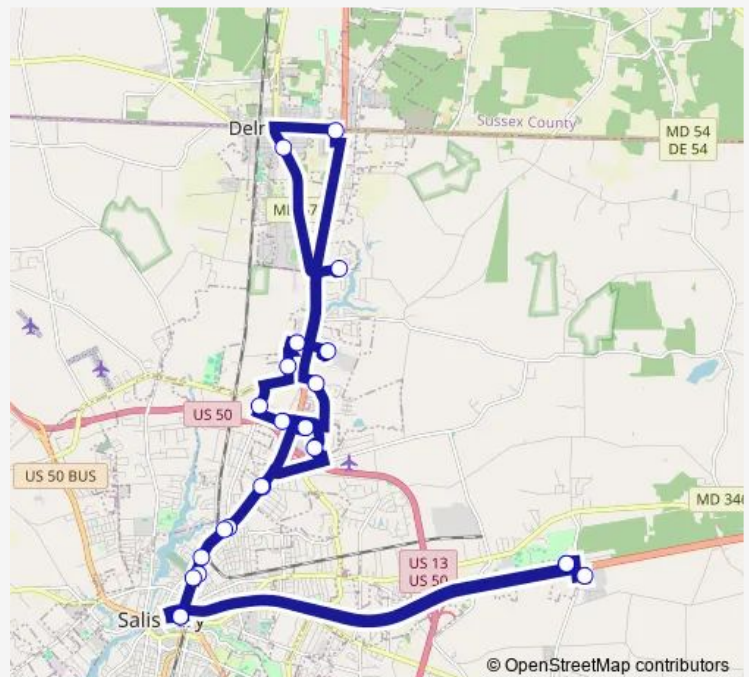

**Bus 114 Salisbury & Delmar**

[Go to website](#)

**Direction**

Shore Transit Bus Terminal — Shore Transit Bus Terminal

23 stops

[Open route schedule](#)

- Shore Transit Bus Terminal
- Wor Wic Community College
- Calvert Street
- E. S. Adkins Business Center
- Homer St. & Business Rt. 13 N.
- Gordy Rd. & Business Rt. 13 N.
- Centre at Salisbury - Boscov's Front Entrance
- Golden Corral Buffet
- Target
- Pond's Edge Apartments
- Stop n Shop - Delmar
- Rite Aid - Delmar
- Walmart - Salisbury
- Social Security Administration
- Blind Industries And Services of MD (Northwood Dr.)
- Kiley Dr. & West Zion Rd.
- Centre @ Salisbury (Dick's Sporting Good's Entrance)
- Gordy Rd. & Business Rt. 13 S.
- Value Carpet One
- Union Ave. & Business Rt. 13 S.
- Friendly Food Store

**Route schedule**

Shore Transit Bus Terminal — Shore Transit Bus Terminal

Monday	05:55-17:55
Tuesday	05:55-17:55
Wednesday	05:55-17:55
Thursday	05:55-17:55
Friday	05:55-17:55
Saturday	06:55-17:55
Sunday	—

**Route info**

Direction: Shore Transit Bus Terminal

Stops: 23

Trip Duration: 1 hour 45 min

114 — Salisbury & Delmar

Calvert Street

Shore Transit Bus Terminal

114 Bus time schedules and route maps are available in an offline PDF at [busmaps.com](https://busmaps.com). Use the [busmaps.com](https://busmaps.com) website to see live bus times, train schedule or subway schedule, and step-by-step directions for all public transit in Salisbury

The schedule is provided in the local timezone. Times with "(+1)" indicate departures on the next day.

PDF file created on 2025-01-16

2024 BusMaps.com - All Rights Reserved