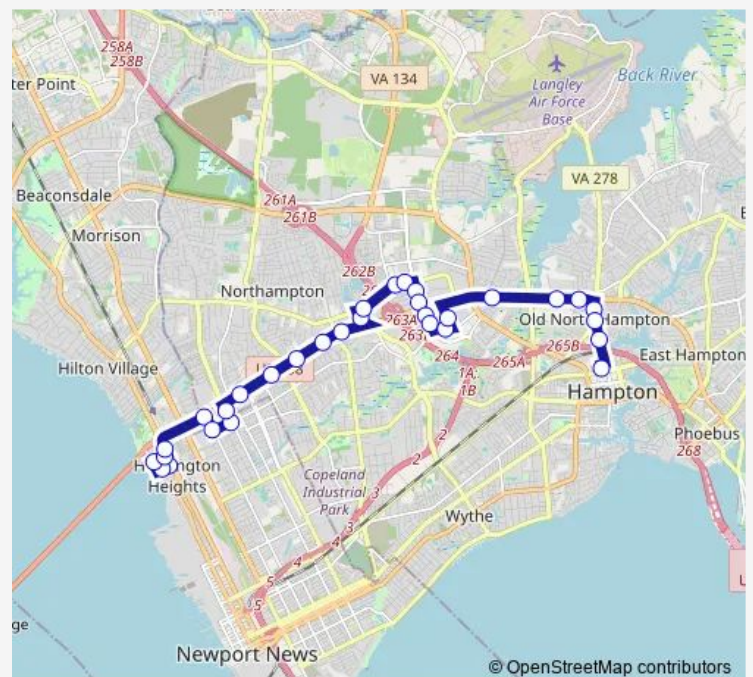

Mercury & Beechwood

Mercury & Aspenwood

Mercury & Yale

Route schedule

Hampton Transit Center — 73rd & Warwick

Monday 05:20-23:50

Tuesday 05:20-23:50

Wednesday 05:20-23:50

Thursday 05:20-23:50

Friday 05:20-23:50

Saturday 06:20-23:50

Sunday 06:20-23:50

Route info

Direction: Hampton Transit Center

Stops: 28

Trip Duration: 0 hour 45 min

Direction

73rd & Warwick — Hampton Transit Center

31 stops

[Open route schedule](#)

73rd & Warwick

73rd & Belvedere

75th & River

75th & Warwick

Saturday 05:45-23:45

Sunday 05:45-23:45

Route info

Direction: 73rd & Warwick

Stops: 31

Trip Duration: 0 hour 47 min

Mercury & Easterly

Mercury & King