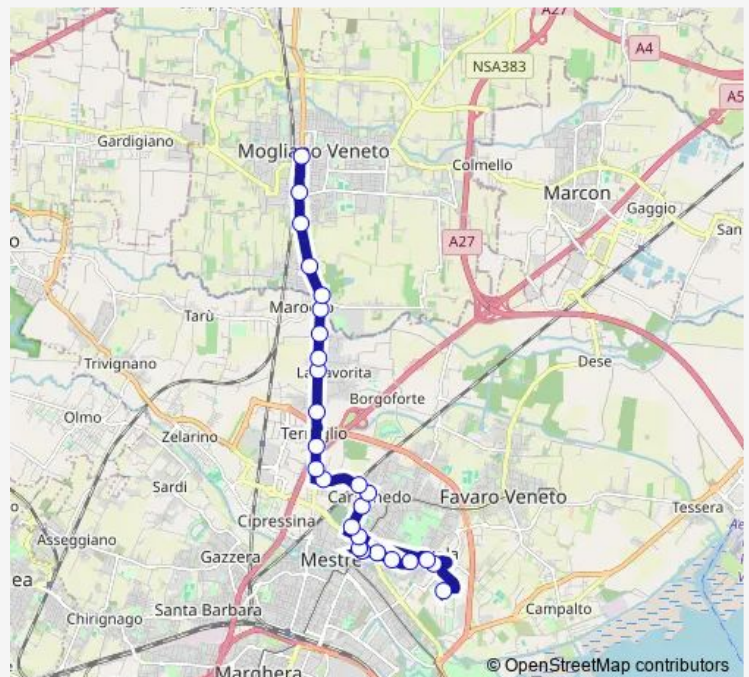

Direction

Mazzocco — Mestre Centro B2

27 stops

[Open route schedule](#)

Mazzocco

Mogliano Bellini

Mogliano Ragusa

Mogliano dei Tulipani

Terraglio Villa Salus

Route schedule

Mazzocco — Mestre Centro B2

Monday 06:55

Tuesday 06:55

Wednesday 06:55

Thursday 06:55

Friday 06:55

Saturday —

Sunday —

Route info

Direction: Mazzocco

Stops: 27

Trip Duration: 0 hour 24 min

Terraglio Borgo Pezzana

Terraglio Peschiera

Terraglio Teano

Einaudi Castelvechio

San Rocco Bruno

Mestre Centro B2

Direction

Camporese Gritti — Mogliano Centro

26 stops

[Open route schedule](#)