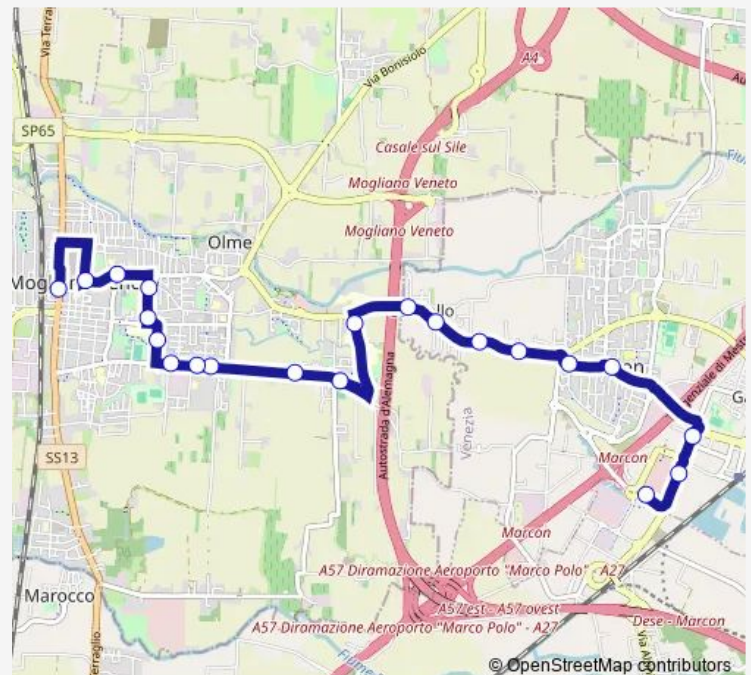

Bus 8ae Marcon Mattei - Mogliano Centro

[Go to website](#)

Direction

Marcon Mattei — Mogliano Centro

21 stops

[Open route schedule](#)

- Marcon Mattei
- Marcon Lombardi
- Marcon della Stazione
- Marcon Municipio
- Marcon Repubblica
- Marcon Ancona
- Marcon Genova
- Marcon Milano
- Colmello
- Mogliano Tommasini
- Mazzocco
- Mogliano Bellini
- Mogliano Ragusa
- Mogliano dei Tulipani
- Ronzinella Fermata Di Ser
- Mogliano Campi Sportivi
- Mogliano Ragazzi del 99
- Mogliano Zermanesa
- Mogliano Cimitero
- Mogliano Don Bosco
- Mogliano Centro

Route schedule

Marcon Mattei — Mogliano Centro

Monday	19:56
Tuesday	19:56
Wednesday	19:56
Thursday	19:56
Friday	19:56
Saturday	19:56
Sunday	—

Route info

Direction: Marcon Mattei

Stops: 21

Trip Duration: 0 hour 17 min

8ae — Marcon Mattei - Mogliano Centro

8ae Bus time schedules and route maps are available in an offline PDF at busmaps.com. Use the busmaps.com website to see live bus times, train schedule or subway schedule, and step-by-step directions for all public transit in Mogliano Veneto

The schedule is provided in the local timezone. Times with "(+1)" indicate departures on the next day.

PDF file created on 2025-02-26

2024 BusMaps.com - All Rights Reserved