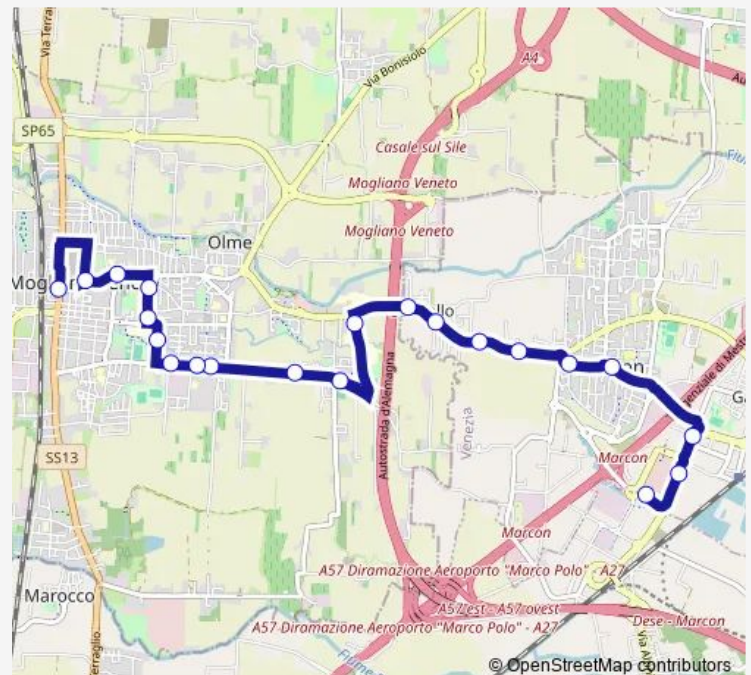

Bus 8AE Marcon Mattei - Mogliano Centro

[Go to website](#)

Direction

Marcon Mattei — Mogliano Centro

21 stops

[Open route schedule](#)

- Marcon Mattei
- Marcon Lombardi
- Marcon della Stazione
- Marcon Municipio
- Marcon Repubblica
- Marcon Ancona
- Marcon Genova
- Marcon Milano
- Colmello
- Mogliano Tommasini
- Mazzocco
- Mogliano Bellini
- Mogliano Ragusa
- Mogliano dei Tulipani
- Ronzinella Fermata Di Ser
- Mogliano Campi Sportivi
- Mogliano Ragazzi del 99
- Mogliano Zermanesa
- Mogliano Cimitero
- Mogliano Don Bosco
- Mogliano Centro

Route schedule

Marcon Mattei — Mogliano Centro

Monday	19:56
Tuesday	19:56
Wednesday	19:56
Thursday	19:56
Friday	19:56
Saturday	19:56
Sunday	—

Route info

Direction: Marcon Mattei

Stops: 21

Trip Duration: 0 hour 17 min

8AE — Marcon Mattei - Mogliano Centro

BusMaps

8AE Bus time schedules and route maps are available in an offline PDF at busmaps.com. Use the busmaps.com website to see live bus times, train schedule or subway schedule, and step-by-step directions for all public transit in Mogliano Veneto

The schedule is provided in the local timezone. Times with "(+1)" indicate departures on the next day.

PDF file created on 2025-01-16

2024 BusMaps.com - All Rights Reserved