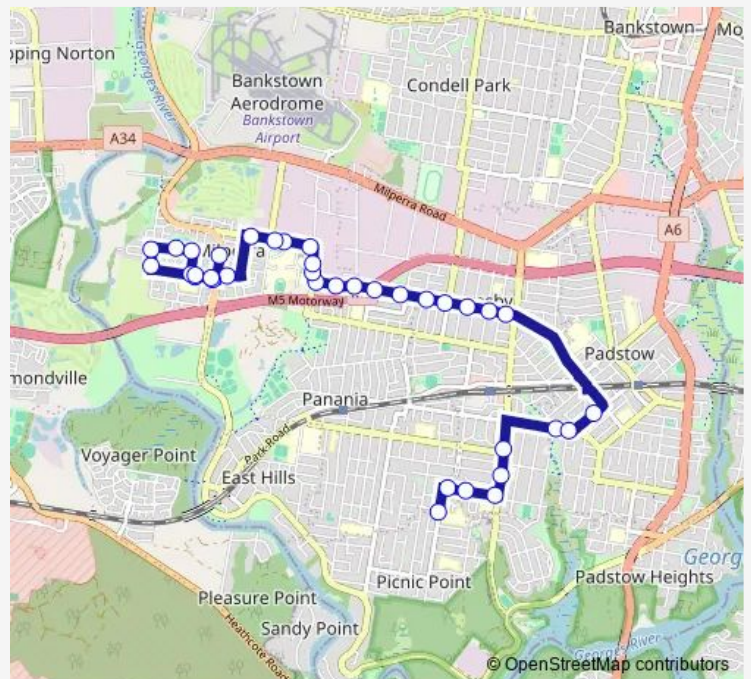

School Bus S164 Picnic Point HS to Henry Lawson Dr before Fromelles Av, Milperra

Go to website

**Direction**

Kennedy St Opp Picnic Point High School — Henry Lawson Dr At Ganmain Cres

36 stops

[Open route schedule](#)

Kennedy St Opp Picnic Point High School — Henry Lawson Dr At Ganmain Cres

Monday	15:15
Tuesday	14:30
Wednesday	15:15
Thursday	15:15
Friday	15:15
Saturday	—
Sunday	—

Route info

Direction: Kennedy St Opp Picnic Point High School

Stops: 36

Trip Duration: 0 hour 30 min

S164 — Picnic Point HS to Henry Lawson Dr before Fromelles Av, Milperra

Horsley Rd Before Bullcourt Av

Bullecourt Av After Horsley Rd

Western Sydney University, Bullecourt Av

## Route info

Direction: St Lukes Primary School, Beaconsfield St

Stops: 30

Trip Duration: 0 hour 23 min

Pozieres Av Opp Milperra Public School

Pozieres Av Before Henry Lawson Dr

Henry Lawson Dr At Ganmain Cres