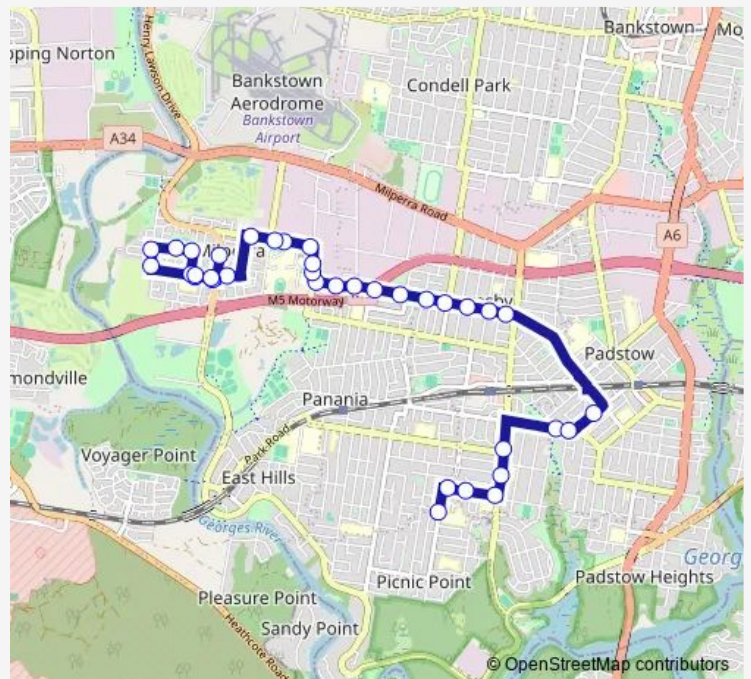

Kennedy St Opp Picnic Point High School — Henry Lawson Dr At Ganmain Cres

Monday	15:15
Tuesday	14:30
Wednesday	15:15
Thursday	15:15
Friday	15:15
Saturday	—
Sunday	—

Route info

Direction: Kennedy St Opp Picnic Point High School

Stops: 36

Trip Duration: 0 hour 30 min

S164 — Picnic Point HS to Henry Lawson Dr before Fromelles Av, Milperra

Horsley Rd Before Bullcourt Av

Bullecourt Av After Horsley Rd

Western Sydney University, Bullecourt Av

Monday —

Tuesday 15:25

Wednesday —

Thursday —

Friday —

Saturday —

Sunday —

Route info

Direction: St Lukes Primary School, Beaconsfield St

Stops: 30

Trip Duration: 0 hour 23 min

Pozieres Av Opp Milperra Public School

Pozieres Av Before Henry Lawson Dr

Henry Lawson Dr At Ganmain Cres

Bullecourt Av At Keysor Pl