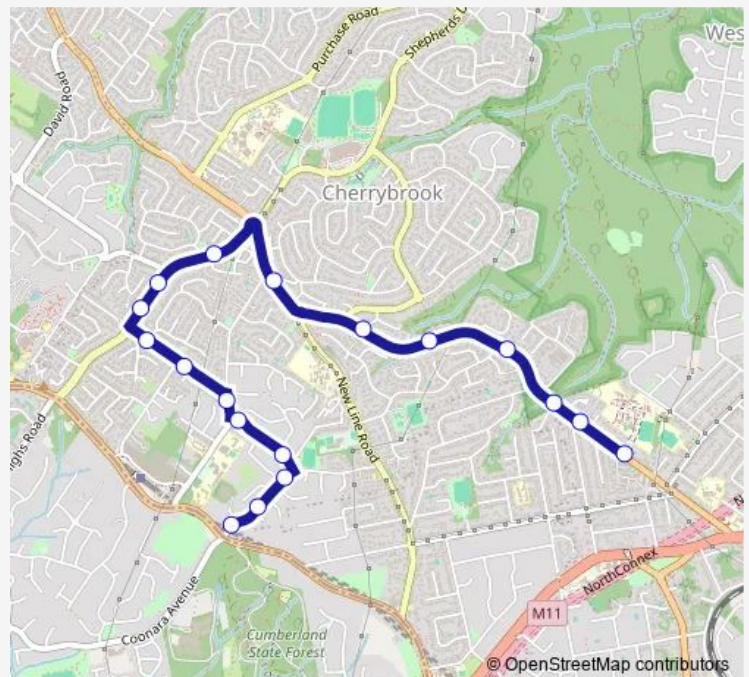

Direction

Edward Bennett Dr At Curtis Cl — Pennant Hills High School, Boundary Rd

18 stops

[Open route schedule](#)

- Edward Bennett Dr At Curtis Cl
- Edward Bennett Dr Opp Scott Ct
- Edward Bennett Dr At Paxton Cres
- Neale Av Opp Trinity Pl
- Neale Av At Fallows Way
- Franklin Rd At John Rd
- John Rd At Golden Gr
- John Rd Opp Roslyn Pl
- County Dr Opp John Rd
- County Dr Before Woodgrove Av
- County Dr After Darlington Dr
- New Line Rd Before Boundary Rd
- Boundary Rd After Francis Greenway Dr
- 220 Boundary Rd
- Boundary Rd Opp Cedarwood Dr
- Boundary Rd Opp Lee Rd
- Boundary Rd Before Lois Lane
- Pennant Hills High School, Boundary Rd

Route schedule

Edward Bennett Dr At Curtis Cl — Pennant Hills High School, Boundary Rd

Monday	08:26
Tuesday	08:26
Wednesday	08:26
Thursday	08:26
Friday	08:26
Saturday	—
Sunday	—

Route info

Direction: Edward Bennett Dr At Curtis Cl

Stops: 18

Trip Duration: 0 hour 14 min