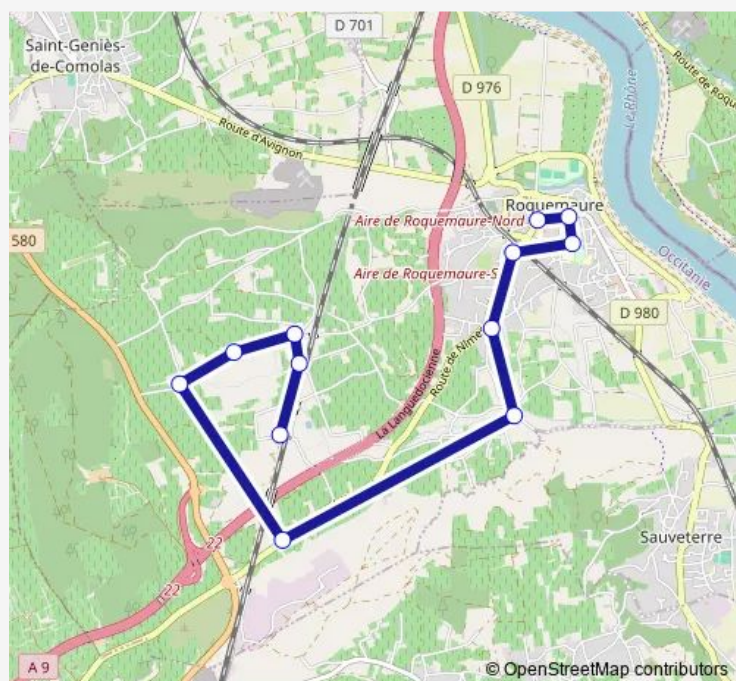

La Barotte

La Gallinière

Route schedule

Clg Paul Valéry — La Gallinière

Monday 15:30-16:44

Tuesday 15:30-16:44

Wednesday 11:05-12:05

Thursday 15:30-16:44

Friday 15:30-16:44

Saturday —

Sunday —

Route info

Direction: Clg Paul Valéry

Stops: 12

Trip Duration: 0 hour 35 min

■ RO2 — Roquemaure - College Paul Valéry

Direction

Le Porge — Clg Paul Valéry

12 stops

[Open route schedule](#)

Le Porge

Le Coquillon

Boucarut

Cavallière

Route schedule

Le Porge — Clg Paul Valéry

Monday 07:16-08:16

Tuesday 07:16-08:16

Wednesday 07:16-08:16

Thursday 07:16-08:16

Friday 07:16-08:16

Saturday —