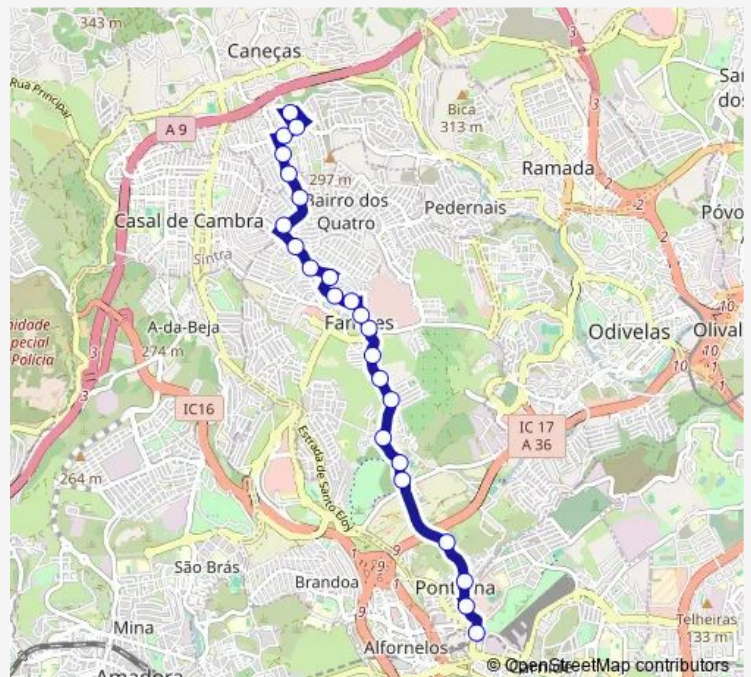

Monday 06:15-19:25

Tuesday 06:15-19:25

Wednesday 06:15-19:25

Thursday 06:15-19:25

Friday 06:15-19:25

Saturday —

Sunday —

Route info

Direction: R Brasil (Escola)

Stops: 24

Trip Duration: 0 hour 22 min

2814 — Casal Novo - Pontinha (Metro)

Pça Luís Camões (Psp)

R Sto André (Pontinha)

Pontinha (Metro) P2

Direction