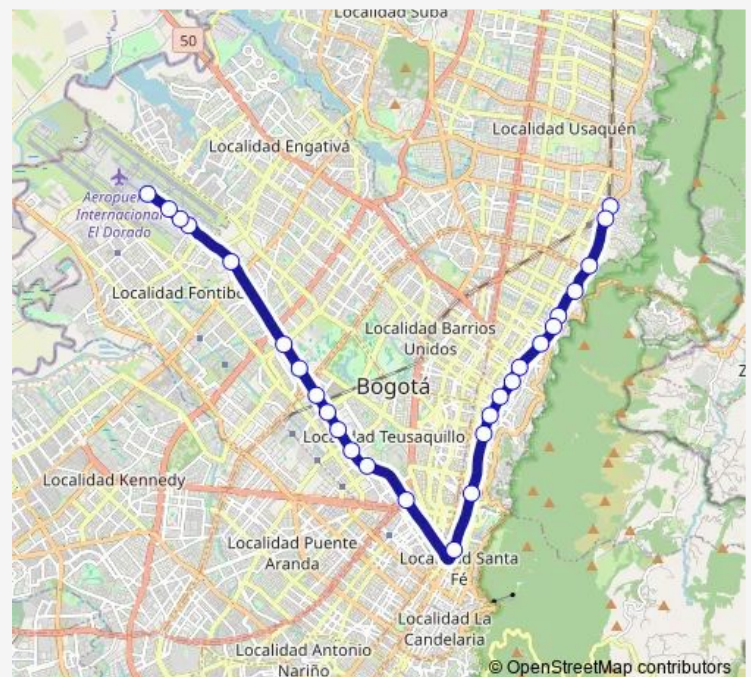

### Route schedule

K7 - CL117 — Muelle Internacional

Monday 05:00-22:09

Tuesday 05:00-22:09

Wednesday 05:00-22:09

Thursday 05:00-22:09

Friday 05:00-22:09

Saturday 05:00-22:09

### Route info

Direction: K7 - CL117

Stops: 27

Trip Duration: 1 hour 13 min

K86

Av. Rojas C - 3

Portal EIDorado T-2

CL26 - KR103