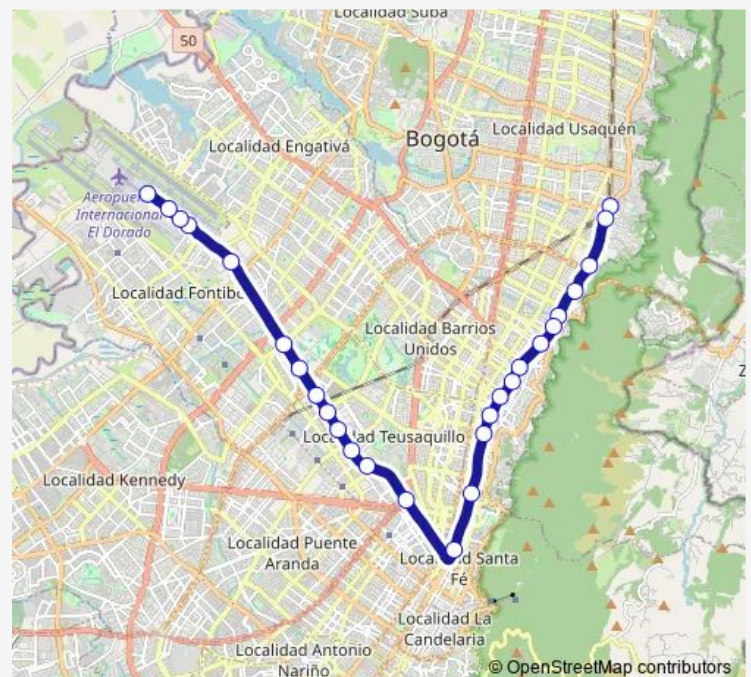

El Tiempo - Maloka A - 3 o 6

Route schedule

K7 - CI117 — Muelle Internacional

Monday 05:00-22:09

Tuesday 05:00-22:09

Wednesday 05:00-22:09

Thursday 05:00-22:09

Friday 05:00-22:09

Saturday 05:00-22:09

Sunday —

Route info

Direction: K7 - CI117

Stops: 27

Trip Duration: 1 hour 13 min

K86

BusMaps

Av. Rojas C - 3

Portal Eldorado T-2

AC 26 - KR 103

AC 26 - KR 106

AC 26 - KR 106

Muelle Internacional

K86 Bus time schedules and route maps are available in an offline PDF at busmaps.com. Use the busmaps.com website to see live bus times, train schedule or subway schedule, and step-by-step directions for all public transit in Bogota