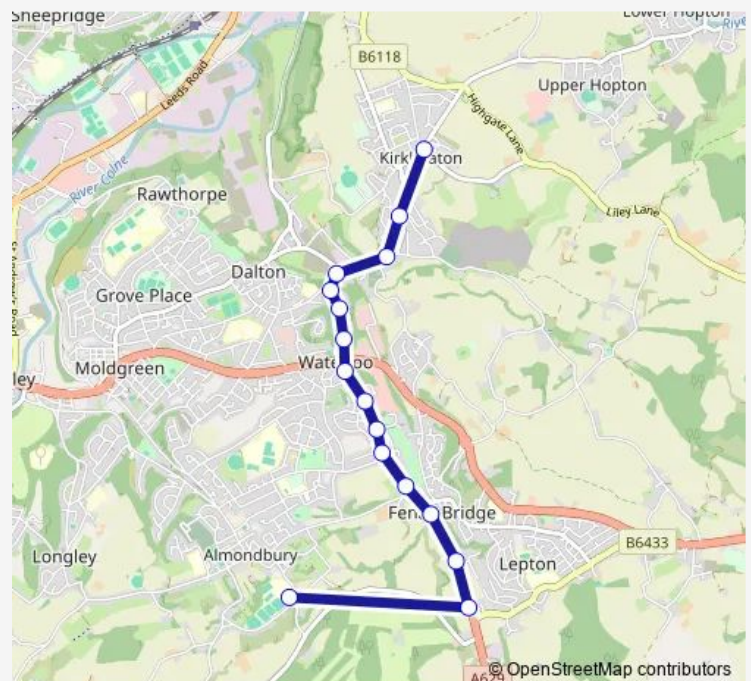

Whitegates Grove

Station Road

Fenay Bridge

Southfield Road

Mereside

Waterloo Morrisons

Waterloo Depot

Waterloo Rd Woburn Drive

Waterloo Road Westbrook Ave

Waterloo Road Albany Rd

Crossley Lane

School Lane Cemetery

St Marys Ln St Andrews Drive

Terminus

Route schedule

King James High School Grounds — Terminus

Monday 15:10

Tuesday 15:10

Wednesday 15:10

Thursday 15:10

Friday 15:10

Saturday —

Sunday —

Route info

Direction: King James High School Grounds

Stops: 16

Trip Duration: 0 hour 9 min

■ K86 — Kirkheaton - King James's School

Direction

Terminus — King James High School Grounds

17 stops

[Open route schedule](#)