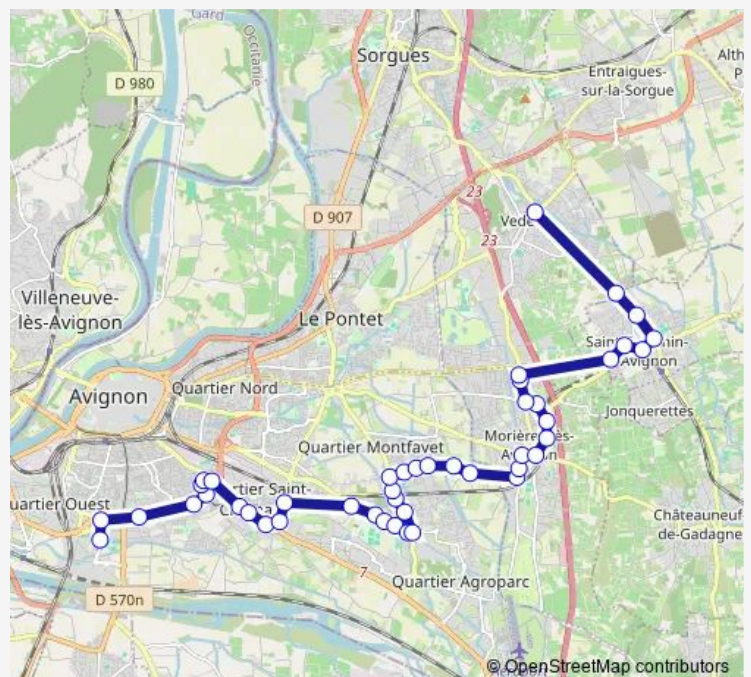

St Louis

Bastide

Vertes Rives

Route schedule

Vedène Centre — Schuman

Monday	06:55
Tuesday	06:55
Wednesday	06:55
Thursday	06:55
Friday	06:55
Saturday	—
Sunday	—

Route info

Direction: Vedène Centre

Stops: 42

Trip Duration: 0 hour 55 min

Cantonne

Montfavet

Gare de Montfavet

Primevères

Croix de Joannis

La Halte

Schuman — Vedène Centre

45 stops

[Open route schedule](#)

Schuman

Lavarin

Olivades

Les Sources

Parrocel

Wednesday 12:15

Thursday 18:15

Friday 18:15

Saturday —

Sunday —

Route info

Direction: Schuman

Stops: 45