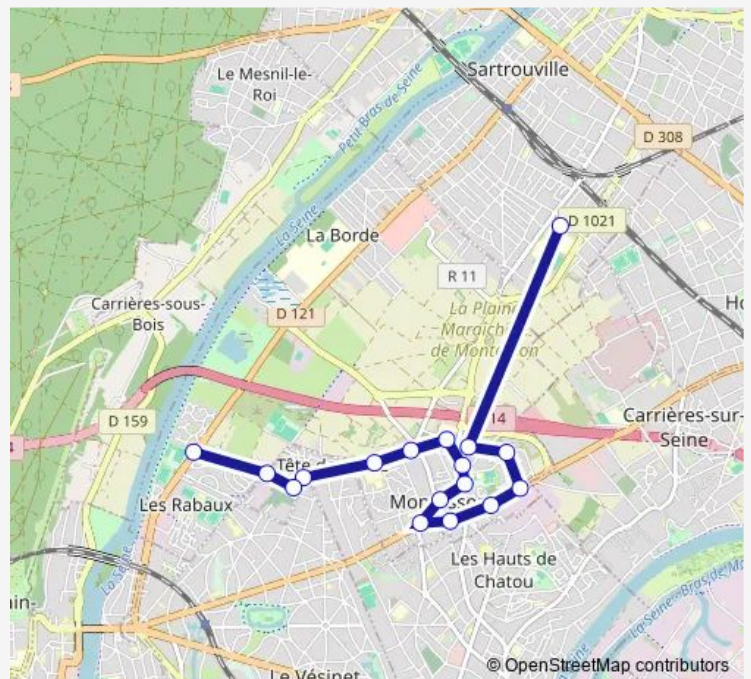

### Direction

Lycée Evariste Galois — Berges de Montesson

17 stops

[Open route schedule](#)

Lycée Evariste Galois

Jean Macé

Sainte-Honorine

Le Montoir

### Route schedule

Lycée Evariste Galois — Berges de Montesson

Monday 15:50-17:50

Tuesday 15:50-17:50

Wednesday 12:55-17:50

Thursday 15:50-17:50

Friday —

Saturday —

### Route info

Direction: Lycée Evariste Galois

Stops: 17

Trip Duration: 0 hour 28 min