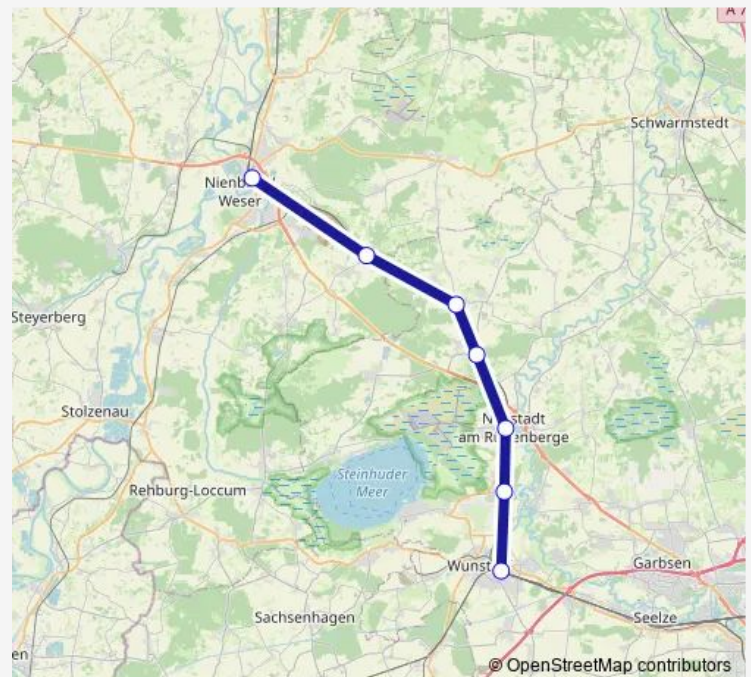

Tuesday —

Wednesday —

Thursday 20:32-22:32

Friday 03:32-23:10

Saturday 21:10-22:20

Sunday —

Route info

Direction: Nienburg(Weser)

Stops: 7

Trip Duration: 1 hour 9 min

■ S2

Direction

Haste — Weetzen

10 stops

[Open route schedule](#)

Haste

Saturday —

Sunday —

Route info

Direction: Haste

Stops: 10

Trip Duration: 0 hour 55 min

Direction

Wunstorf — Nienburg(Weser)

7 stops

[Open route schedule](#)

Wunstorf

Poggenhagen

Neustadt am Rübenberge

Eilvese

Hagen(Han)

Linsburg