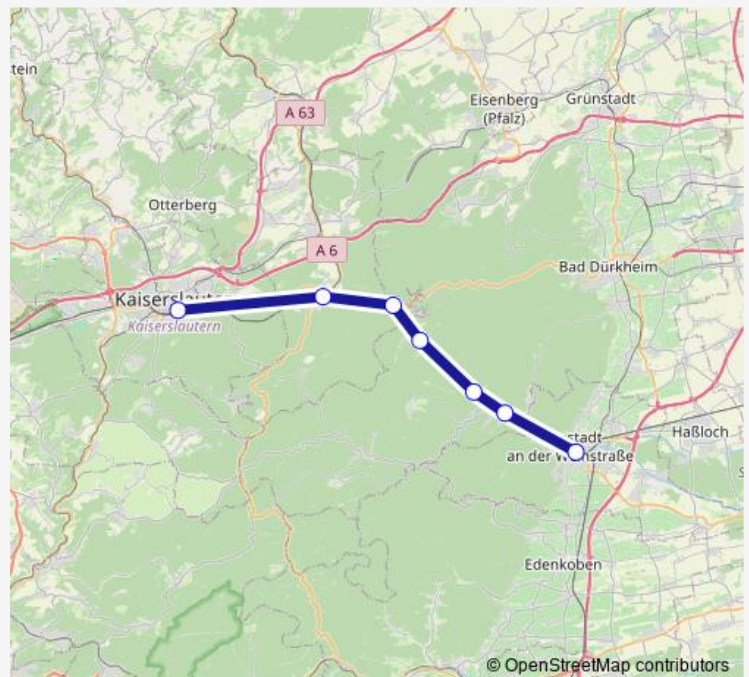

Tuesday —

Wednesday —

Thursday —

Friday 21:41

Saturday 00:27-21:41

Sunday 00:27-02:03

Route info

Direction: Neustadt(Weinstr)Hbf

Stops: 7

Trip Duration: 1 hour 10 min

■ S2

Direction

Schifferstadt — Ludwigshafen(Rh)Hbf

5 stops

[Open route schedule](#)

Schifferstadt

Route info

Direction: Schifferstadt

Stops: 5

Trip Duration: 0 hour 39 min

Direction

Kaiserslautern Hbf — Neustadt(Weinstr)Hbf

7 stops

[Open route schedule](#)

—

Friday

—

Saturday

23:22

Sunday

—

Route info