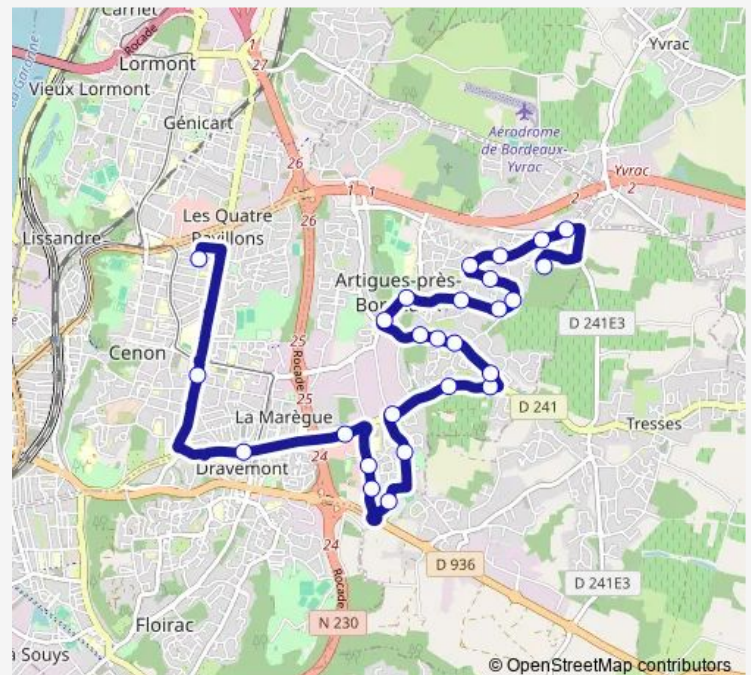

### Route schedule

Fontderode — Collège Jean Jaurès

Monday 07:08

Tuesday 07:08

Wednesday 07:08

Thursday 07:08

Friday 07:08

Saturday —

### Route info

Direction: Fontderode

Stops: 25

Trip Duration: 0 hour 45 min

S2 — Scodi S02

Blancherie

Dubedout

Cassagne