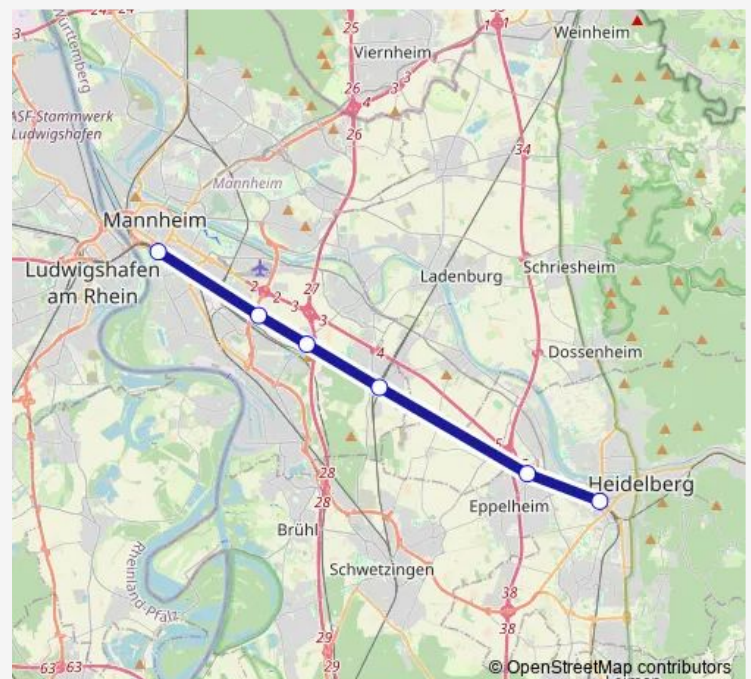

Bus S2

[Go to website](#)

Direction

Neustadt, Hauptbahnhof — Weidenthal, Bahnhof

4 stops

[Open route schedule](#)

Neustadt, Hauptbahnhof

Lambrecht, Bahnhof

Neidenfels, Bahnhof

Weidenthal, Bahnhof

Route schedule

Neustadt, Hauptbahnhof — Weidenthal, Bahnhof

Monday	—
Tuesday	—
Wednesday	21:07
Thursday	—
Friday	—
Saturday	—
Sunday	—

Route info

Direction: Neustadt, Hauptbahnhof

Stops: 4

Trip Duration: 0 hour 22 min

■ S2

BusMaps

Direction

Heidelberg, Hauptbahnhof — Mannheim, Hauptbahnhof

6 stops

[Open route schedule](#)

Tuesday 00:19-01:26

Wednesday —

Thursday —

Friday —

Saturday —

Sunday 23:40

Route info

Direction: Mannheim, Hauptbahnhof