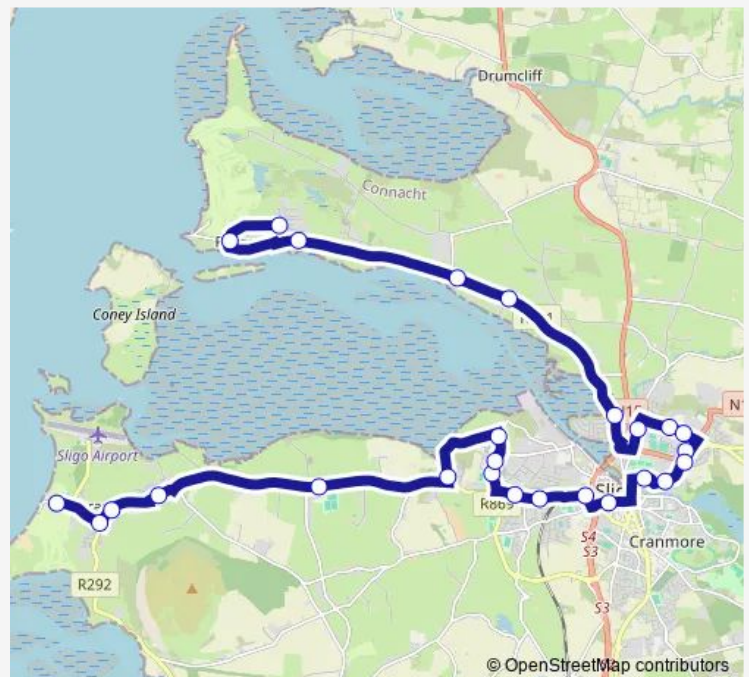

Bus S2 Strandhill - Rosses Point

[Go to website](#)

Direction

Rosses Upper — Strandhill

26 stops

[Open route schedule](#)

Rosses Upper

Rosses Point West

Rosses Point East

Cregg

Ballincar

Cartron Hill

Saint John's Hospital

Clarion Village

Clarion Road (Clarion Hotel)

ATU Sligo

Molloway Hill

Sligo Hospital

Connaughton Road

John Street

Sligo Bus Station

Scoil Ursula

Strandhill Road

First Sea Road

Prospect Drive

Carbury Cove

Second Sea Road

Route schedule

Rosses Upper — Strandhill

Monday 05:45-23:20

Tuesday 05:45-23:20

Wednesday 05:45-23:20

Thursday 05:45-23:20

Friday 05:45-23:20

Saturday 05:55-23:20

Sunday 07:15-23:20

Route info

Direction: Rosses Upper

Stops: 26

Trip Duration: 0 hour 47 min

S2 — Strandhill - Rosses Point