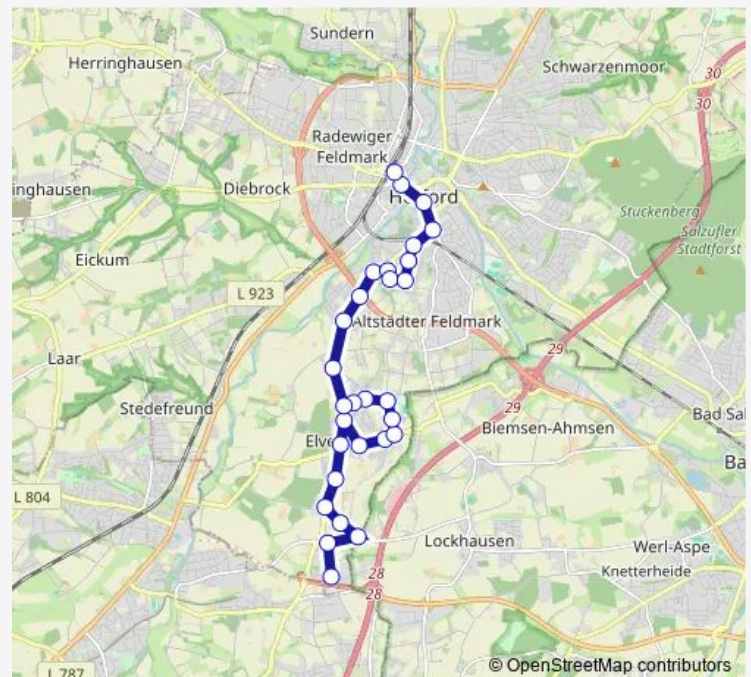

### Direction

Herford, Alter Markt — Hf-Elverdissen, Nasse Welle

10 stops

[Open route schedule](#)

Herford, Alter Markt

Herford, Hermannstraße

Herford, Hellerweg

Herford, Hasenbrink

Herford, Stephansweg

Herford, Ringstraße Süd

Herford, Elverdiss.Str./Schule

Hf-Elverdissen, Herford.Heide

Hf-Elverdissen, Turmstraße

Hf-Elverdissen, Nasse Welle

### Route schedule

Herford, Alter Markt — Hf-Elverdissen, Nasse Welle

Monday 07:10

Tuesday 07:10

Wednesday 07:10

Thursday 07:10

Friday 07:10

Saturday —

### Route info

Direction: Herford, Alter Markt

Stops: 10

Trip Duration: 0 hour 8 min

■ S2

BusMaps