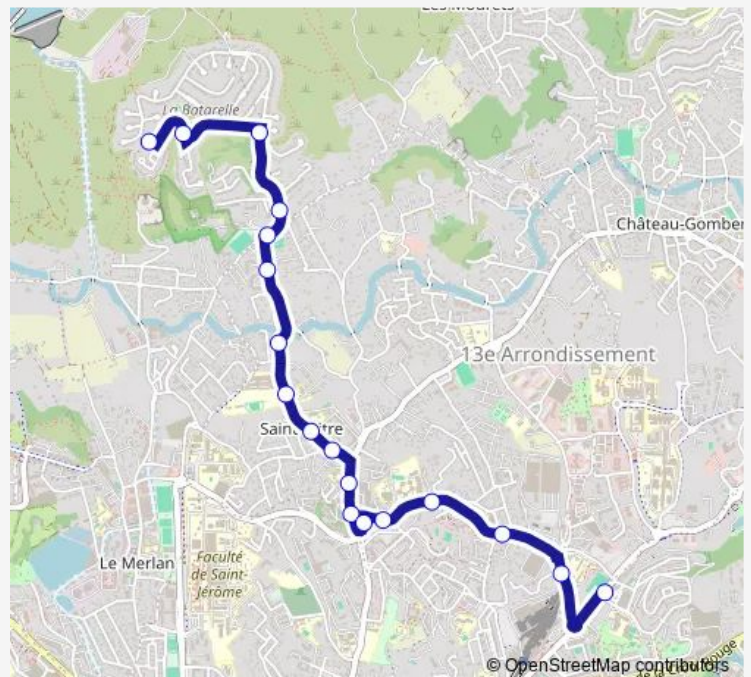

Route schedule

La Batarelle — Collège Jean Giono

Monday 07:25-08:25

Tuesday 07:25-08:25

Wednesday 07:25-08:25

Thursday 07:25-08:25

Friday 07:25-08:25

Saturday —

Sunday —

Route info

Direction: La Batarelle

Stops: 18

Trip Duration: 0 hour 20 min

S2 — La Batarelle - Collège Jean Giono

Direction

Collège Jean Giono — La Batarelle