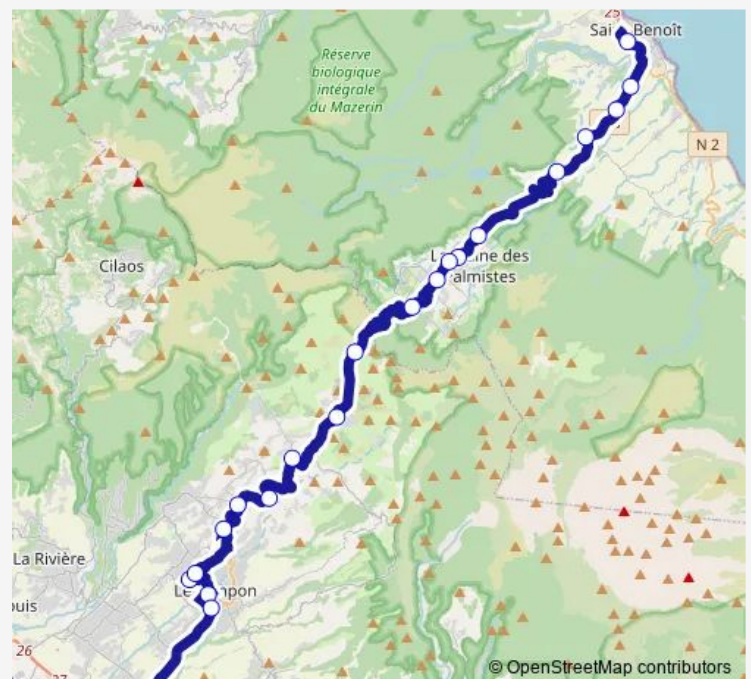

Gare De St-Pierre

### Route schedule

Gare De St-Benoit — Gare De St-Pierre

Monday 05:30-19:20

Tuesday 05:30-19:20

Wednesday 05:30-19:20

Thursday 05:30-19:20

Friday 05:30-19:20

Saturday 05:30-19:20

### Route info

Direction: Gare De St-Benoit

Stops: 21

Trip Duration: 1 hour 33 min