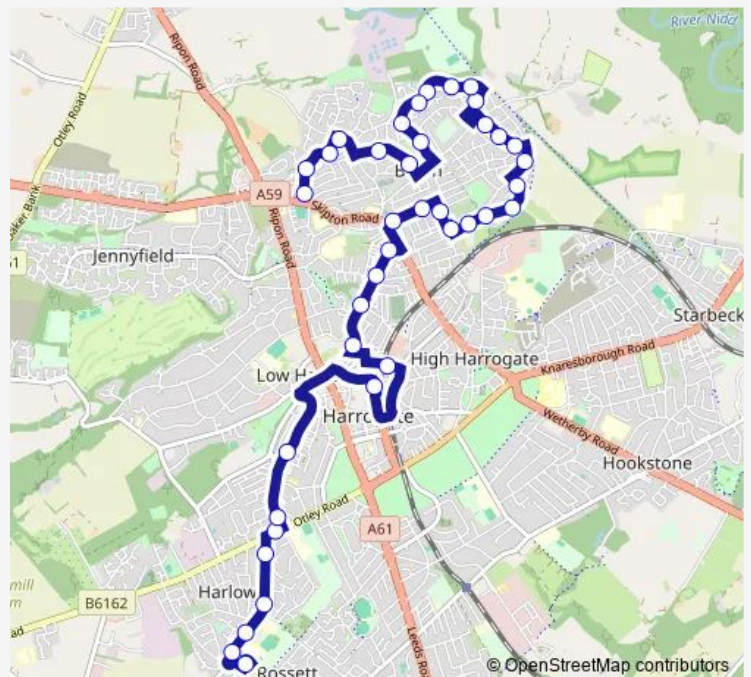

Thursday 15:25

Friday 15:25

Saturday —

Sunday —

Route info

Direction: Rossett High Sch Grounds

Stops: 39

Trip Duration: 0 hour 43 min

■ S2

Community Centre

Woodfield Road

Sandhill Drive

Sandhill Way

Sandhill Close

Fieldway

Playing Fields

Redhill Close

Knox Grove

Knox Way

Direction

King Edwards Dr Top — Rossett High Sch Grounds

45 stops

[Open route schedule](#)

King Edwards Dr Top

Sunday —

Route info

Direction: King Edwards Dr Top

Stops: 45

Trip Duration: 0 hour 49 min

St Joseph's Church

Bar Chapel

King Edward Dr Top