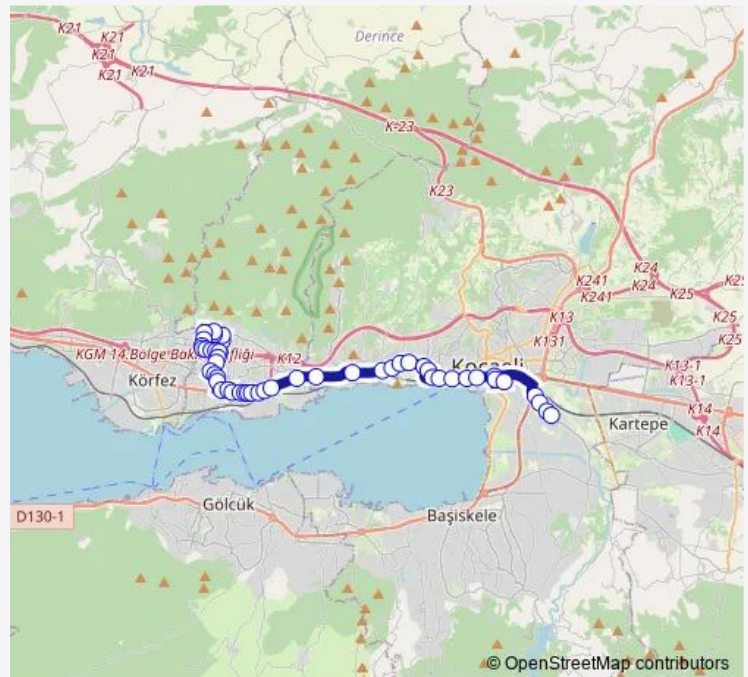

Thursday 07:45

Friday 07:45

Saturday —

Sunday —

Route info

Direction: Belediye spor Tesisleri

Stops: 50

Trip Duration: 0 hour 36 min

■ S2 — Sopali- İzmit

© OpenStreetMap contributors
BusMaps

Irmak Sokak

İřaret

Limanyolu

Geçit

Tünel Üstü Geçit

Derince Tren İstasyonu