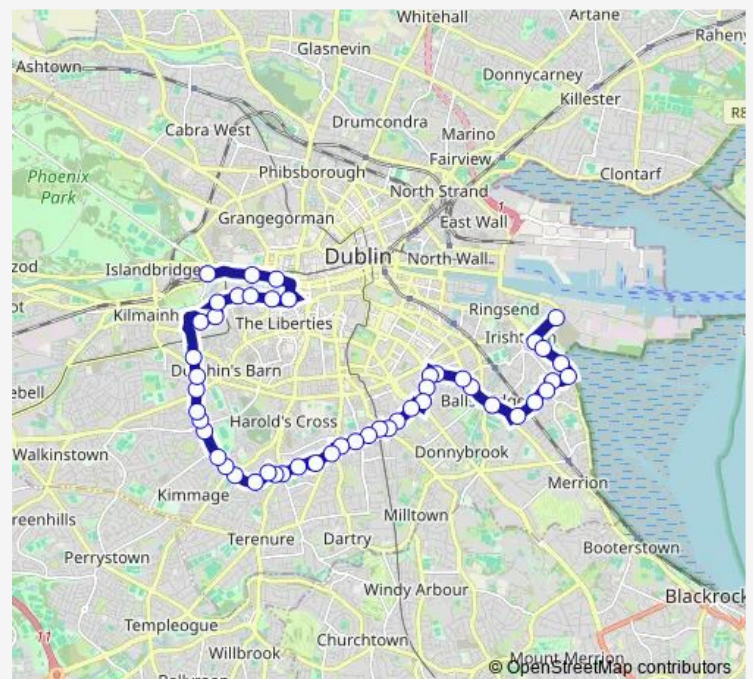

American Embassy

Pembroke Road

Eastmoreland Place

Waterloo Road

Burlington Road

Wellington Lane

Appian Way

Chelmsford Road

Ranelagh

Ranelagh Luas

Charleston Road

Route schedule

Pine Road — Heuston Station

Monday 05:20-23:30

Tuesday 05:20-23:30

Wednesday 05:20-23:30

Thursday 05:20-23:30

Friday 05:20-23:30

Saturday 06:00-23:30

Sunday 07:20-23:25

Route info

Direction: Pine Road

Stops: 49

Trip Duration: 0 hour 59 min

S2 — Sean Moore Road - Heuston Station

Belgrave Square North

Castlewood Avenue

Rathmines Garda Station

Grosvenor Road

Kenilworth Road

Harolds Cross Road

Kenilworth Park