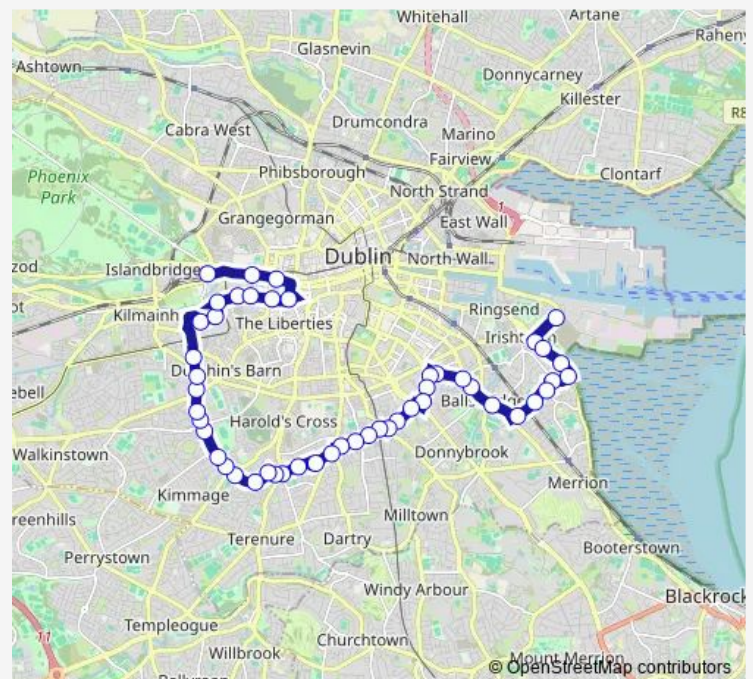

American Embassy

Pembroke Road

Eastmoreland Place

Waterloo Road

Burlington Road

Wellington Lane

Appian Way

Chelmsford Road

Ranelagh

Ranelagh Luas

Charleston Road

Route schedule

Pine Road — Heuston Station

Monday 05:20-23:30

Tuesday 05:20-23:30

Wednesday 05:20-23:30

Thursday 05:20-23:30

Friday 05:20-23:30

Saturday 06:00-23:30

Sunday 07:20-23:25

Route info

Direction: Pine Road

Stops: 49

Trip Duration: 0 hour 58 min

S2 — Sean Moore Road - Heuston Station

Belgrave Square North

Castlewood Avenue

Rathmines Garda Station

Grosvenor Road

Kenilworth Road

Harolds Cross Road

Kenilworth Park