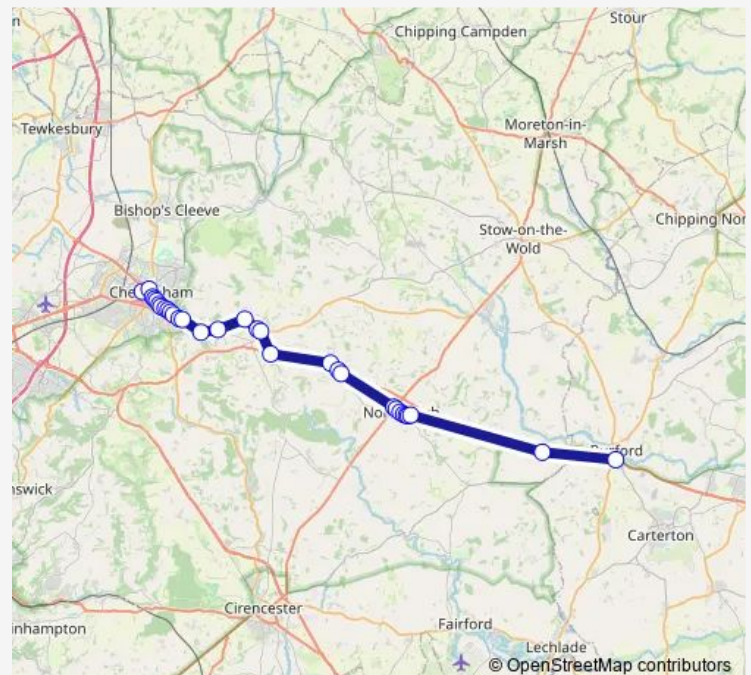

Crossroads

Turn

Holly Hill

Route schedule

Royal Well Bus Station — Oxford Road Layby

Monday 06:27-19:12

Tuesday 06:27-19:12

Wednesday 06:27-19:12

Thursday 06:27-19:12

Friday 06:27-19:12

Saturday 06:47-18:42

Sunday 08:47-17:42

Route info

Direction: Royal Well Bus Station

Stops: 31

Trip Duration: 0 hour 49 min

Nostle Road

The Inn For All Seasons

Oxford Road Layby

Direction

Oxford Road Layby — Royal Well Bus Station

28 stops

[Open route schedule](#)

Oxford Road Layby

Sunday 07:53-16:48

Route info

Direction: Oxford Road Layby

Stops: 28

Trip Duration: 0 hour 49 min

The Vine

Wetherspoons

Royal Well Bus Station