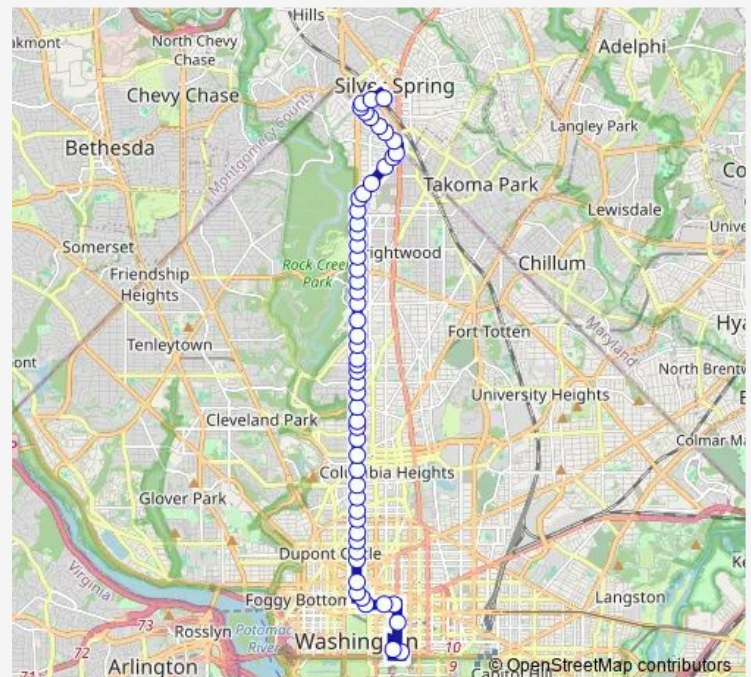

### Direction

10 St Nw+Constitution Av Nw — Silver Spring+Bay 103

55 stops

[Open route schedule](#)

10 St Nw+Constitution Av Nw

12 St Nw+Constitution Av Nw

11 St Nw+G St Nw

I St Nw+12 St Nw

16 St Nw+Newton St Nw

### Route schedule

10 St Nw+Constitution Av Nw — Silver Spring+Bay 103

Monday 05:30-00:57<sup>+1</sup>

Tuesday 05:30-24:00

Wednesday 05:30-24:00

Thursday 05:30-00:57<sup>+1</sup>

Friday 05:30-24:00

Saturday 07:15-00:57<sup>+1</sup>

### Route info

Direction: 10 St Nw+Constitution Av Nw

Stops: 55

Trip Duration: 0 hour 47 min

S2 — 16th Street

16 St Nw+Oak St Nw

16 St Nw+Spring Rd Nw

16 St Nw+Shepherd St Nw