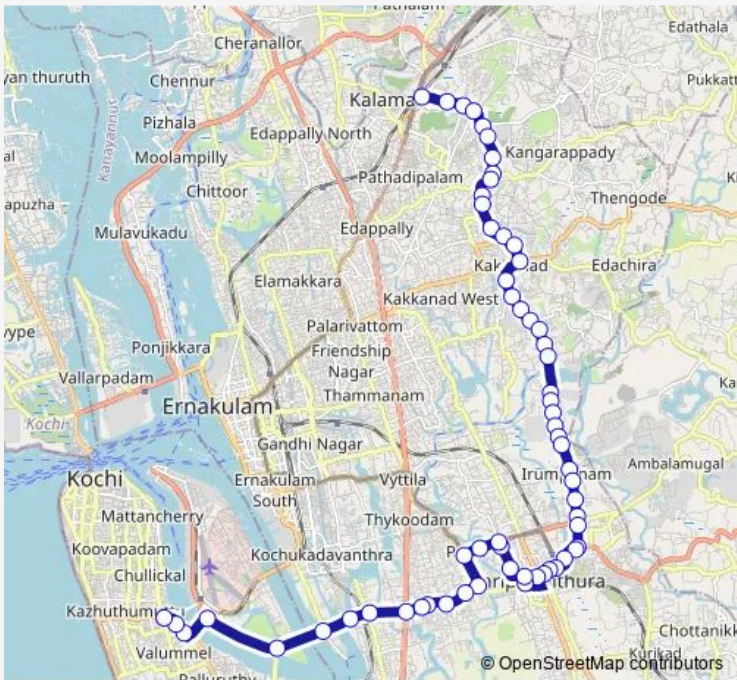

## Bus HMT Junction ↔ Thoppumpady

[Go to website](#)

**Direction**  
 HMT Junction — Thoppumpady  
 61 stops  
[Open route schedule](#)

- HMT Junction
- Govt Iti
- Palli
- Thoshiba
- Median
- Cusat
- Kaipadamugal Junction
- Bmc
- Vallathol Padi
- Thrikkakara
- Bharat Matha College
- Sunrise Hospital
- Mavelipuram Junction
- Kakkanad
- Kakkanad Civil Station
- Akashavani Junction
- Eechamukk
- Csez
- Adarsha Junction
- Chittethukara
- Chittethukara

**Route schedule**  
 HMT Junction — Thoppumpady

Monday	06:00
Tuesday	06:00
Wednesday	06:00
Thursday	06:00
Friday	06:00
Saturday	06:00
Sunday	06:00

**Route info**  
 Direction: HMT Junction  
 Stops: 61  
 Trip Duration: 1 hour 22 min