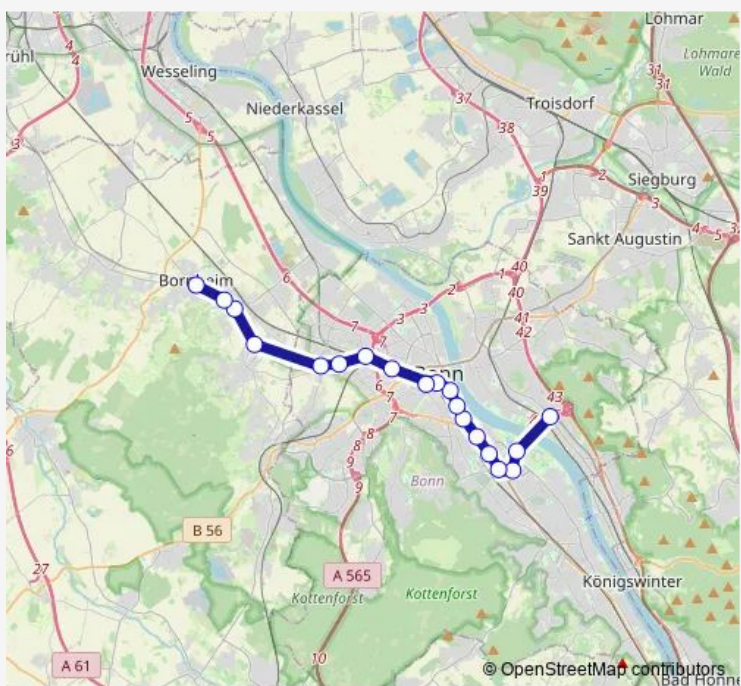

Direction
 Bonn Ramersdorf — Bornheim Bornheim
 19 stops
[Open route schedule](#)

- Bonn Ramersdorf
- Bonn Rheinaue
- Bonn Robert-Schuman-Platz
- Bonn Olof-Palme-Allee
- Bonn Ollenhauerstr.
- Bonn Heussallee/Museumsmeile
- Bonn Museum Koenig
- Bonn Bundesrechnungshof/Auswärtiges Amt
- Bonn Juridicum
- Bonn Universität/Markt
- Bonn Hbf
- Bonn West
- Bonn Brühler Str.
- Bonn Robert-Kirchhoff-Str.
- Bonn Dransdorf
- Alfter / Alanus Hochschule
- Bornheim Roisdorf West
- Bornheim Rathaus
- Bornheim Bornheim

Route schedule
 Bonn Ramersdorf — Bornheim Bornheim

Monday	06:38-17:24
Tuesday	06:38-17:24
Wednesday	06:38-17:24
Thursday	06:38-17:24
Friday	06:38-17:24
Saturday	—
Sunday	—

Route info
 Direction: Bonn Ramersdorf
 Stops: 19
 Trip Duration: 0 hour 30 min

Direction

Bornheim Bornheim — Bonn Ramersdorf

19 stops

[Open route schedule](#)

Bornheim Bornheim

Bornheim Rathaus

Bornheim Roisdorf West

Alfter / Alanus Hochschule

Route info

Direction: Bornheim Bornheim

Stops: 19

Trip Duration: 0 hour 29 min

68 Tram time schedules and route maps are available in an offline PDF at busmaps.com. Use the busmaps.com website to see live bus times, train schedule or subway schedule, and step-by-step directions for all public transit in Bonn