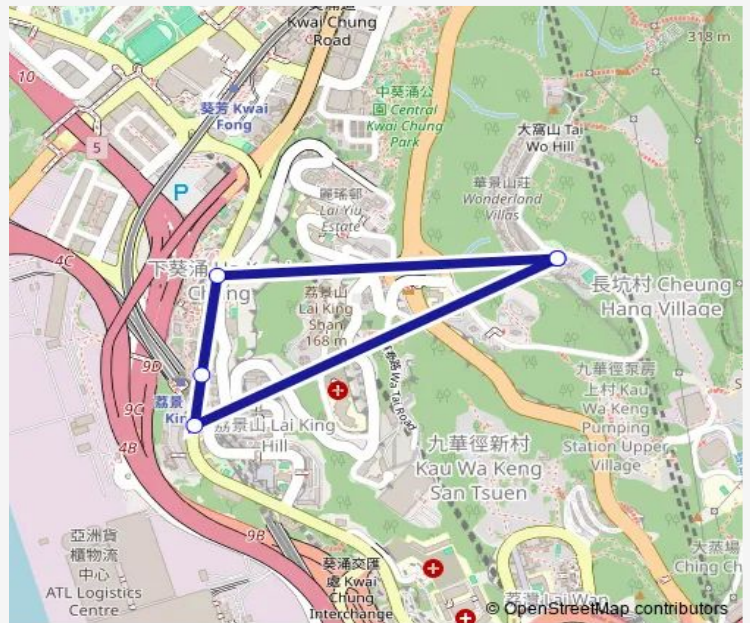

Bus 47m Wonderland Villas - LAI King Station (Circular)

[Go to website](#)

Direction
WAH King Hill Road, Near Wonderland Villas Commercial Complex|Wah King Hill Road, Near Wonderland Villas Commercial Complex — WAH King Hill Road, Near Wonderland Villas Commercial Complex|Wah King Hill Road, Near Wonderland Villas Commercial Complex

5 stops

[Open route schedule](#)

- WAH King Hill Road, Near Wonderland Villas Commercial Complex|Wah King Hill Road, Near Wonderland Villas Commercial Complex
- LAI King Hill Road Opposite WO King House LAI King Estate|Lai King Hill Road, Opposite WO King House
- LAI King Hill Road, Opposite YIN LAI Court Shopping Centre
- LAI King Hill Road Outside House NO. 201
- WAH King Hill Road, Near Wonderland Villas Commercial Complex|Wah King Hill Road, Near Wonderland Villas Commercial Complex

Route schedule

WAH King Hill Road, Near Wonderland Villas Commercial Complex|Wah King Hill Road, Near Wonderland Villas Commercial Complex — WAH King Hill Road, Near Wonderland Villas Commercial Complex|Wah King Hill Road, Near Wonderland Villas Commercial Complex

Monday	06:00-20:00
Tuesday	06:00-20:00
Wednesday	06:00-20:00
Thursday	06:00-20:00
Friday	06:00-20:00
Saturday	06:00-20:00
Sunday	06:00-20:00

Route info

Direction: WAH King Hill Road, Near Wonderland Villas Commercial Complex|Wah King Hill Road, Near Wonderland Villas Commercial Complex

Stops: 5

Trip Duration: 0 hour 17 min