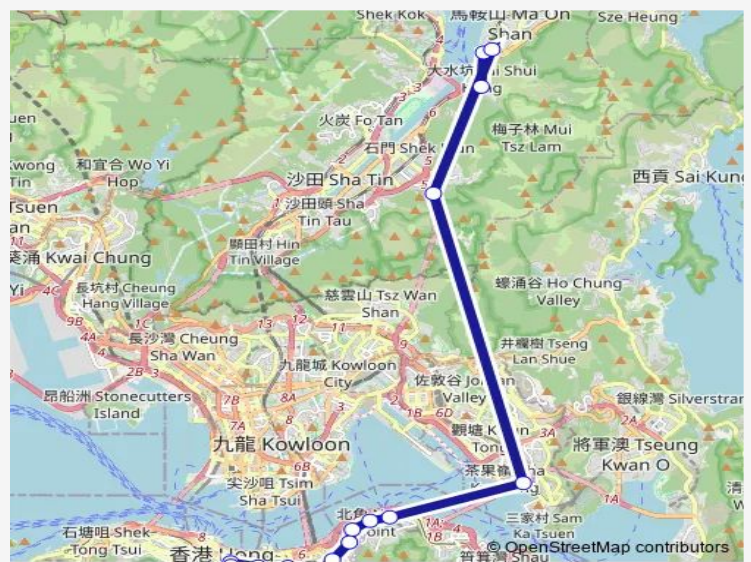

**Route schedule**

[Ctb] Chevalier Garden[[Kmb+Ctb] Chevalier Garden BUS Terminus/<Br>Chevalier Garden[[Kmb] Chevalier Garden BUS Terminus[[Lwb] Chevalier Garden BUS Terminus — [Ctb] Admiralty - MTR Exit D[[Kmb+Ctb] Admiralty (East) Terminus/<Br>Admiralty - MTR Exit D

Monday	07:35-07:55
Tuesday	07:35-07:55
Wednesday	07:35-07:55
Thursday	07:35-07:55
Friday	07:35-07:55
Saturday	07:35
Sunday	—

**Route info**

Direction: [Ctb] Chevalier Garden[[Kmb+Ctb] Chevalier Garden BUS Terminus/<Br>Chevalier Garden[[Kmb] Chevalier Garden BUS Terminus[[Lwb] Chevalier Garden BUS Terminus

Stops: 18  
 Trip Duration: 1 hour 10 min

[Ctb] Caroline Hill Road, Leighton Road[[Kmb+Ctb] Caroline Hill Road/<Br>Caroline Hill Road, Leighton Road[[Kmb] Caroline Hill Road

[Ctb] Leighton Centre, Leighton Road[[Kmb+Ctb] Leighton Centre/<Br>Leighton Centre, Leighton Road