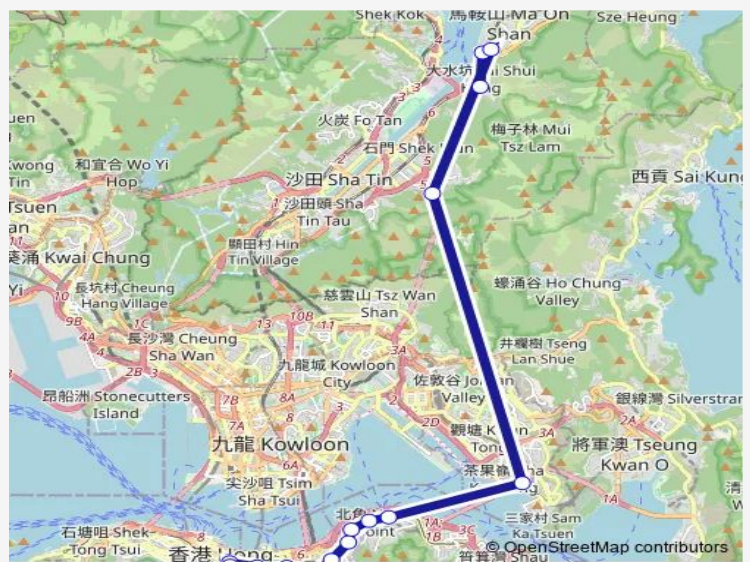

Route schedule

[Ctb] Chevalier Garden[[Kmb+Ctb] Chevalier Garden BUS Terminus/
Chevalier Garden[[Kmb] Chevalier Garden BUS Terminus[[Lwb] Chevalier Garden BUS Terminus — [Ctb] Admiralty - MTR Exit D[[Kmb+Ctb] Admiralty (East) Terminus/
Admiralty - MTR Exit D

Monday	07:35-07:55
Tuesday	07:35-07:55
Wednesday	07:35-07:55
Thursday	07:35-07:55
Friday	07:35-07:55
Saturday	07:35
Sunday	—

Route info

Direction: [Ctb] Chevalier Garden[[Kmb+Ctb] Chevalier Garden BUS Terminus/
Chevalier Garden[[Kmb] Chevalier Garden BUS Terminus[[Lwb] Chevalier Garden BUS Terminus

Stops: 18

Trip Duration: 1 hour 8 min

[Ctb] Caroline Hill Road, Leighton Road[[Kmb+Ctb] Caroline Hill Road/
Caroline Hill Road, Leighton Road[[Kmb] Caroline Hill Road

[Ctb] Leighton Centre, Leighton Road[[Kmb+Ctb] Leighton Centre/
Leighton Centre, Leighton Road