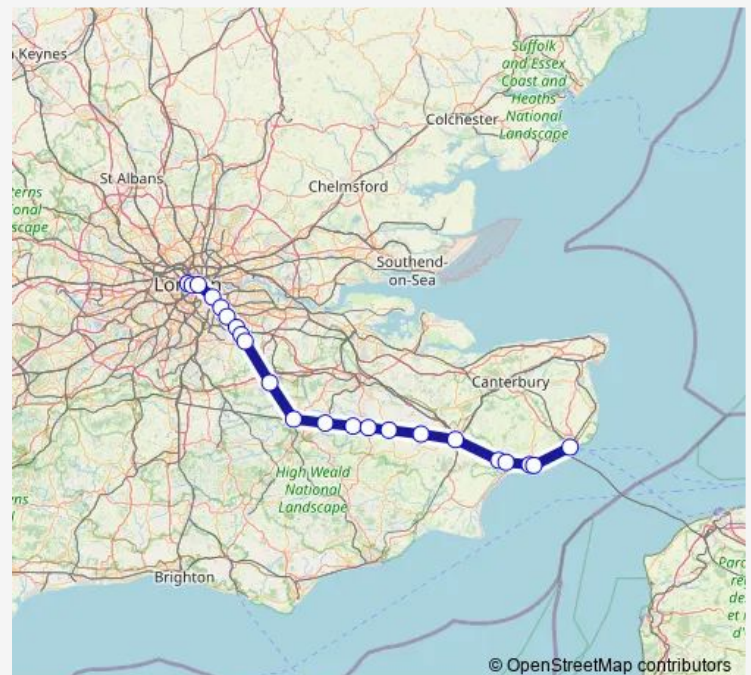

### Direction

London Charing Cross — Dover Priory

22 stops

[Open route schedule](#)

London Charing Cross

London Waterloo East

London Bridge

New Cross

Marden

Staplehurst

Headcorn

Pluckley

Ashford International

Westenhanger

Sandling

Folkestone West

### Route schedule

London Charing Cross — Dover Priory

Monday 22:40-23:40

Tuesday 22:40-23:40

Wednesday 22:40-23:40

Thursday 22:40-23:40

Friday 22:40-23:40

Saturday 07:40-23:40

### Route info

Direction: London Charing Cross

Stops: 22

Trip Duration: 1 hour 54 min

■ Se:Chx->Dvp — SE train service from CHX to Dvp

Se:Chx->Dvp Rail time schedules and route maps are available in an offline PDF at [busmaps.com](https://busmaps.com). Use the [busmaps.com](https://busmaps.com) website to see live bus times, train schedule or subway schedule, and step-by-step directions for all public transit in London