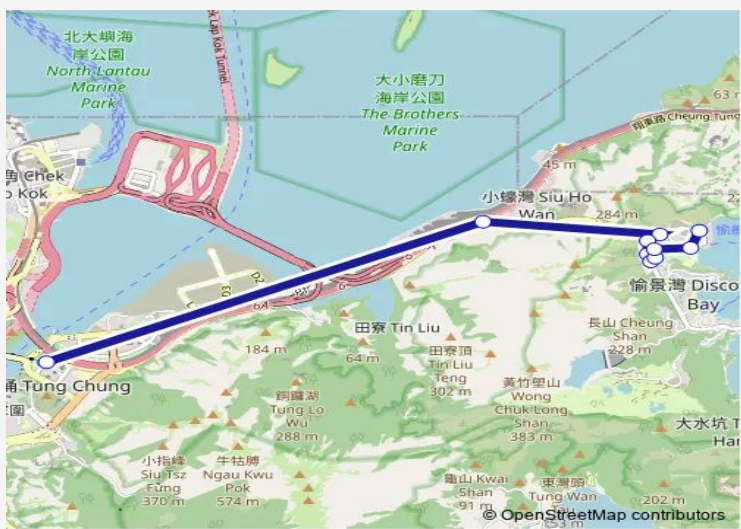

10 stops

[Open route schedule](#)

- [Db] NON-Franchised BUS Loading AND Unloading Area OF Tung Chung Station BUS Terminus, TAT Tung Road[[Db] Tung Chung Station BUS Terminus[[Nlb] Tung Chung MTR Station[[Nlb] Tung Chung Station BUS Terminus
- [Db] Discovery BAY Tunnel Link Road Opposite Discovery BAY Tunnel Control Building (Pick UP Only)[[Db] Discovery BAY Tunnel Link Road Outside Discovery BAY Tunnel Control Building[[Db] Discovery BAY Tunnel Link Road Outside Discovery BAY Tunnel Control Building[[Db] Discovery BAY Tunnel Link Road Outside Discovery BAY Tunnel Control Building
- [Db] Discovery BAY Road Outside Joyful Mansion
- [Db] Discovery BAY Road Opposite NEO Horizon
- [Db] Discovery BAY Road Opposite Greenland Court
- [Db] Discovery BAY Road Opposite Greenfield Court
- [Db] Siena Avenue Opposite Block 2 OF Siena One
- [Db] Siena Avenue Opposite Block 18 OF Siena One
- [Db] Siena Avenue Opposite Club Siena
- [Db] Discovery BAY North Near Community Hall

Route schedule

[Db] NON-Franchised BUS Loading AND Unloading Area OF Tung Chung Station BUS Terminus, TAT Tung Road[[Db] Tung Chung Station BUS Terminus[[Nlb] Tung Chung MTR Station[[Nlb] Tung Chung Station BUS Terminus — [Db] Discovery BAY North Near Community Hall

Stops: 10

Trip Duration: 0 hour 25 min

Direction

[Db] Discovery BAY North Near Community Hall — [Db] NON-Franchised BUS Loading AND Unloading Area OF Tung Chung Station BUS Terminus, TAT Tung Road|[Db] Tung Chung Station BUS Terminus|[Nlb] Tung Chung MTR Station|[Nlb] Tung Chung Station BUS Terminus