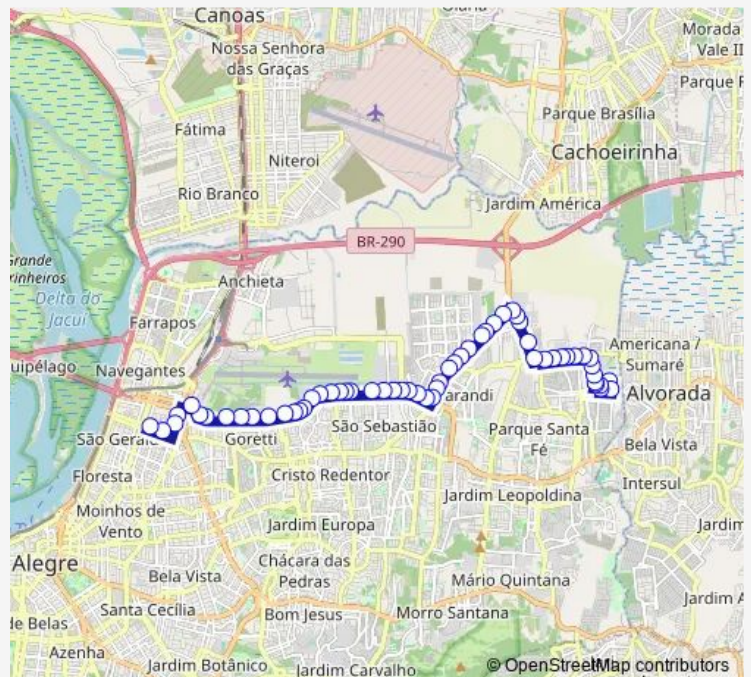

Friday 17:45

Saturday —

Sunday —

Route info

Direction: Ovidio Chaves DF 265

Stops: 59

Trip Duration: 0 hour 45 min

7271 — Agostinho / Cairú VIA Sertório