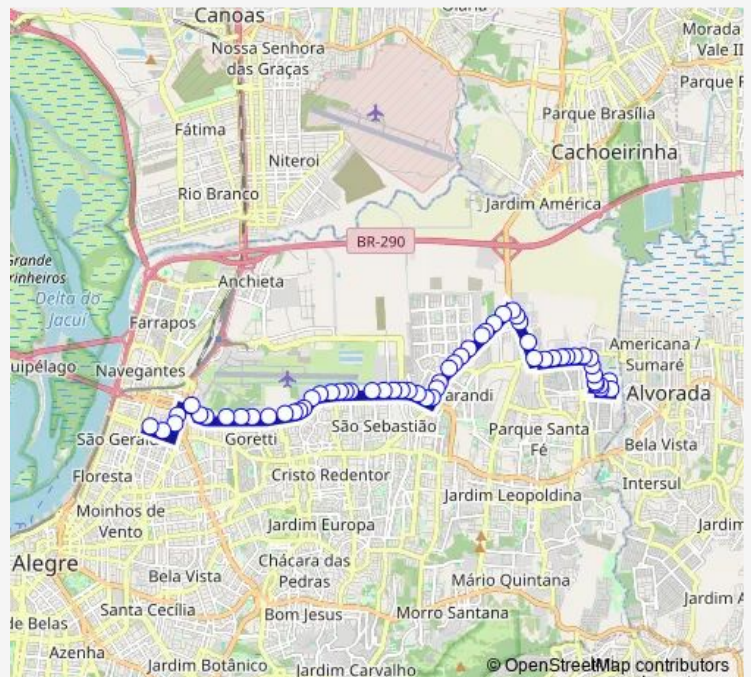

Friday 17:45

Saturday —

Sunday —

Route info

Direction: Ovidio Chaves DF 265

Stops: 59

Trip Duration: 0 hour 45 min

7271 — Agostinho / Cairú VIA Sertório