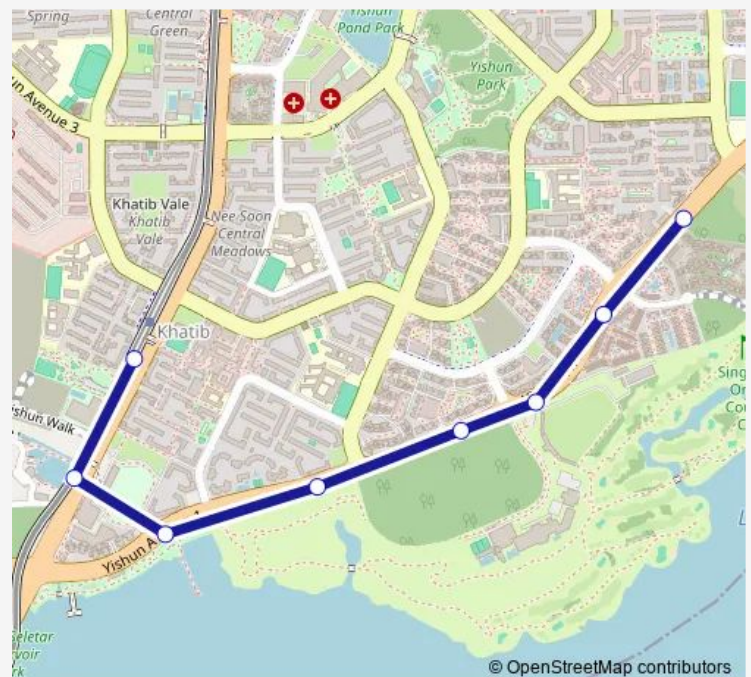

Bus 117a

[Go to website](#)

Direction

Opp Blk 430b — Bef Khatib Stn

8 stops

[Open route schedule](#)

Opp Blk 430b

The Shaughnessy

Monday 06:30

Tuesday 06:30

Wednesday 06:30

Thursday 06:30

Friday 06:30

Saturday —

Sunday —

Route info

Direction: Opp Blk 430b

Stops: 8

Trip Duration: 0 hour 13 min

117a

BusMaps

117a Bus time schedules and route maps are available in an offline PDF at busmaps.com. Use the busmaps.com website to see live bus times, train schedule or subway schedule, and step-by-step directions for all public transit in Singapore